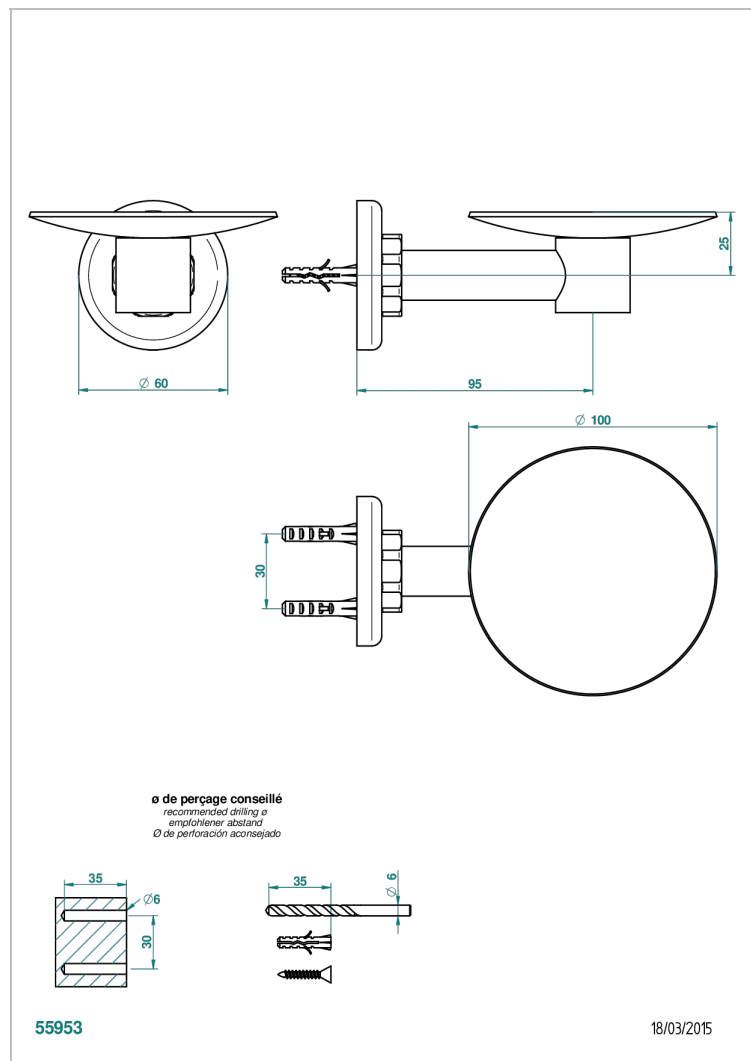

SAINT-GERMAIN WITH LEVER HANDLES

G7D-546

Soap dish, wall mounted, 4" diameter

CHARACTERISTIC

- Saint-germain with lever handles
- Soap dish, wall mounted, 4" diameter

AVAILABLE FINITIONS

Black ceram - D30
Blush PVD - H62
Brass color PVD - H49
Brown bronze color PVD - F33
Chrome polished - A02
Chrome polished / gold polished - G02