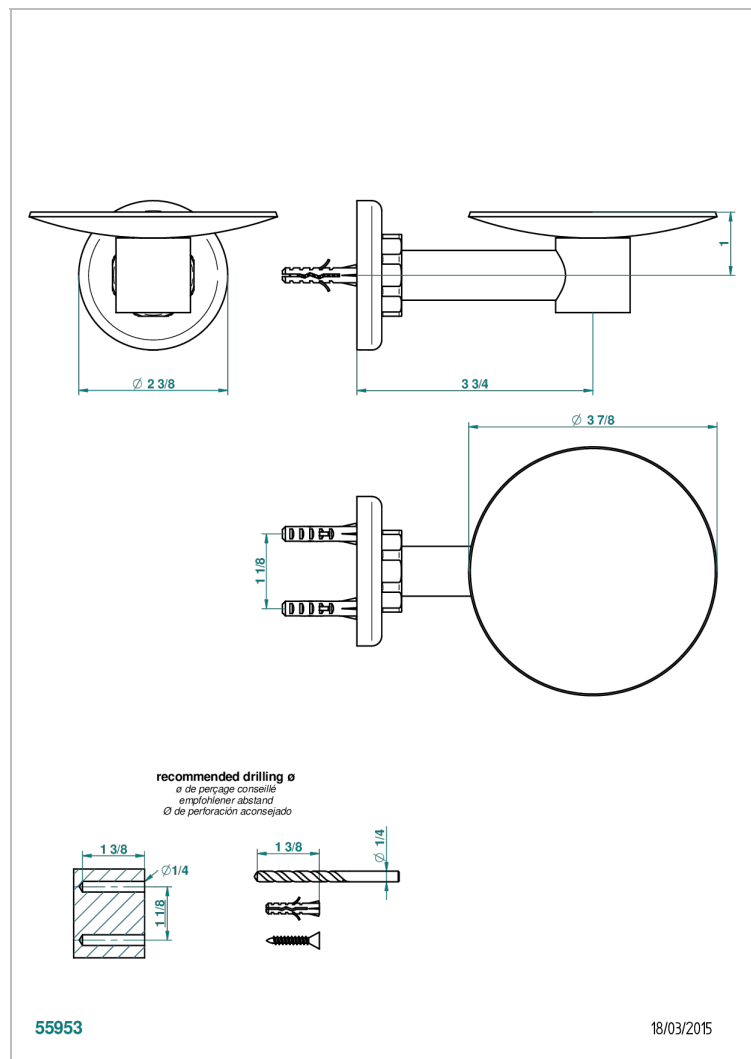

# SAINT-GERMAIN WITH LEVER HANDLES

G7D-546

Soap dish, wall mounted, 4" diameter

## CHARACTERISTIC

- Saint-germain with lever handles
- Soap dish, wall mounted, 4" diameter