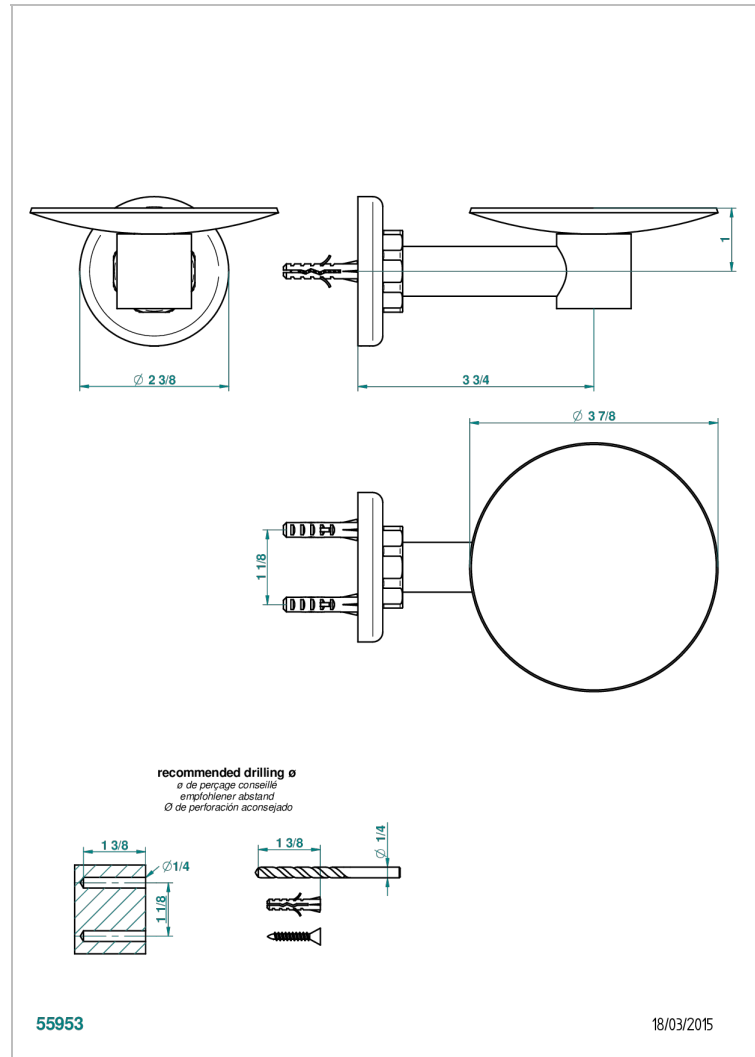

SAINT-GERMAIN

G7C-546

Soap dish, wall mounted, 4" diameter

55953

18/03/2015

CHARACTERISTIC

- Saint-germain
- Soap dish, wall mounted, 4" diameter

AVAILABLE FINITIONS