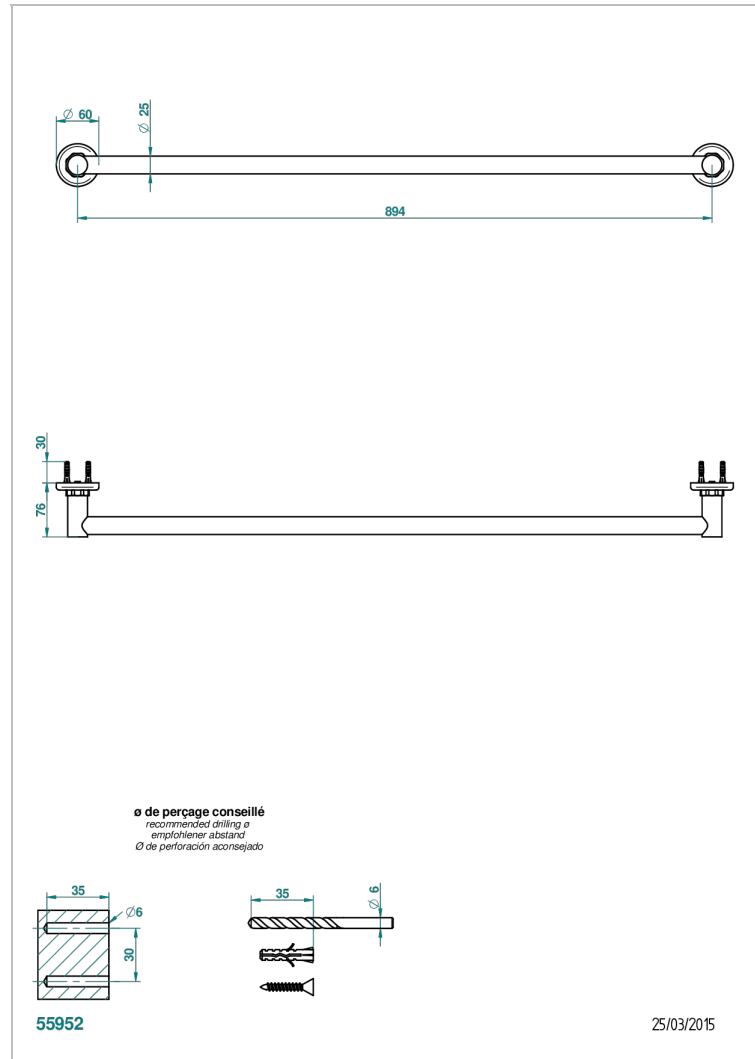

SAINT-GERMAIN WITH LEVER

G7D-526

Bath towel holder, length: 900 mm

THG[®]
PARIS

CHARACTERISTIC

- Saint-germain with lever
- Bath towel holder, length: 900 mm

AVAILABLE FINITIONS

Antique nickel - H28
Black ceram - D30
Blush PVD - H62
Brass color PVD - H49
Brown bronze color PVD - F33
Gold color PVD - H52