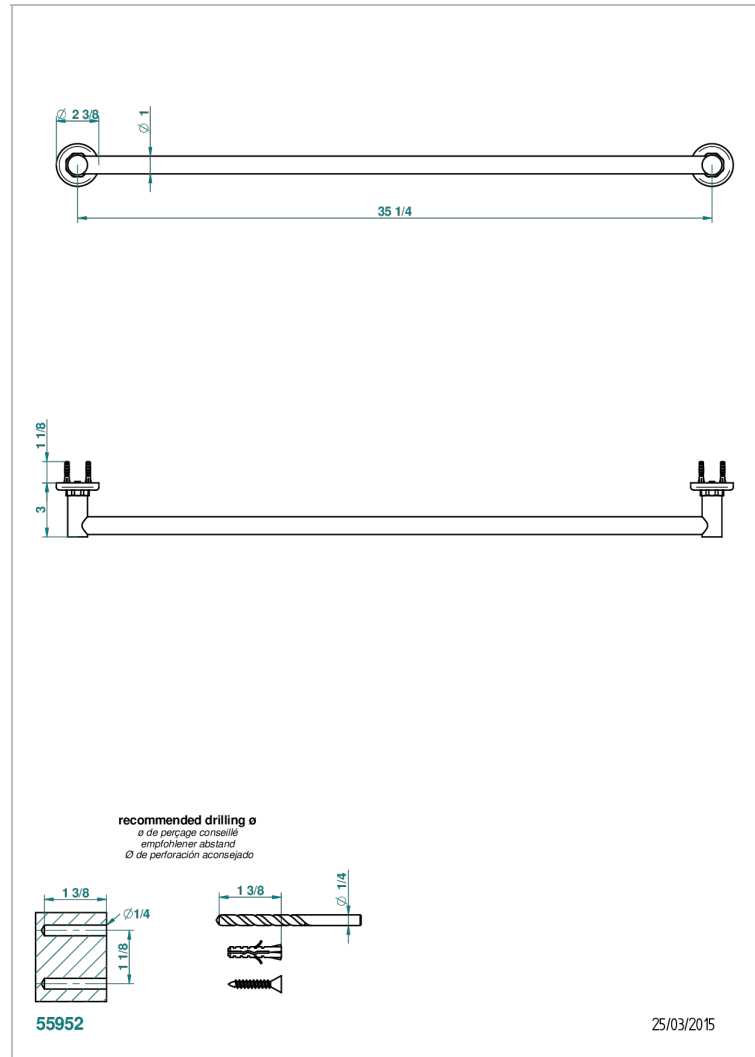

SAINT-GERMAIN WITH LEVER

G7D-526

Bath towel holder, length: 900 mm

THG[®]
PARIS

CHARACTERISTIC

- Saint-germain with lever
- Bath towel holder, length: 900 mm

AVAILABLE FINITIONS

Antique nickel - H28
Black ceram - D30
Blush PVD - H62
Brass color PVD - H49
Brown bronze color PVD - F33
Gold color PVD - H52