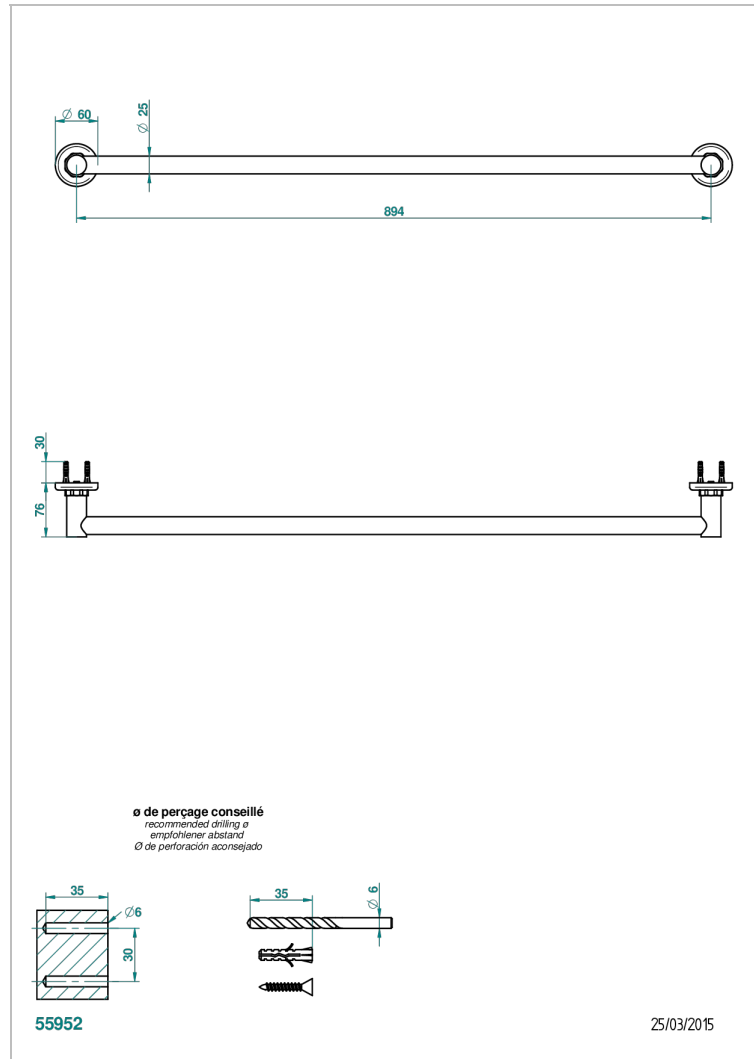

SAINT-GERMAIN WITH LEVER

G7D-526

Bath towel holder, length: 900 mm

THG[®]
PARIS

CHARACTERISTIC

- Saint-germain with lever
- Bath towel holder, length: 900 mm

AVAILABLE FINITIONS

Antique nickel - H28
Black ceram - D30
Blush PVD - H62
Brass color PVD - H49
Brown bronze color PVD - F33
Gold color PVD - H52