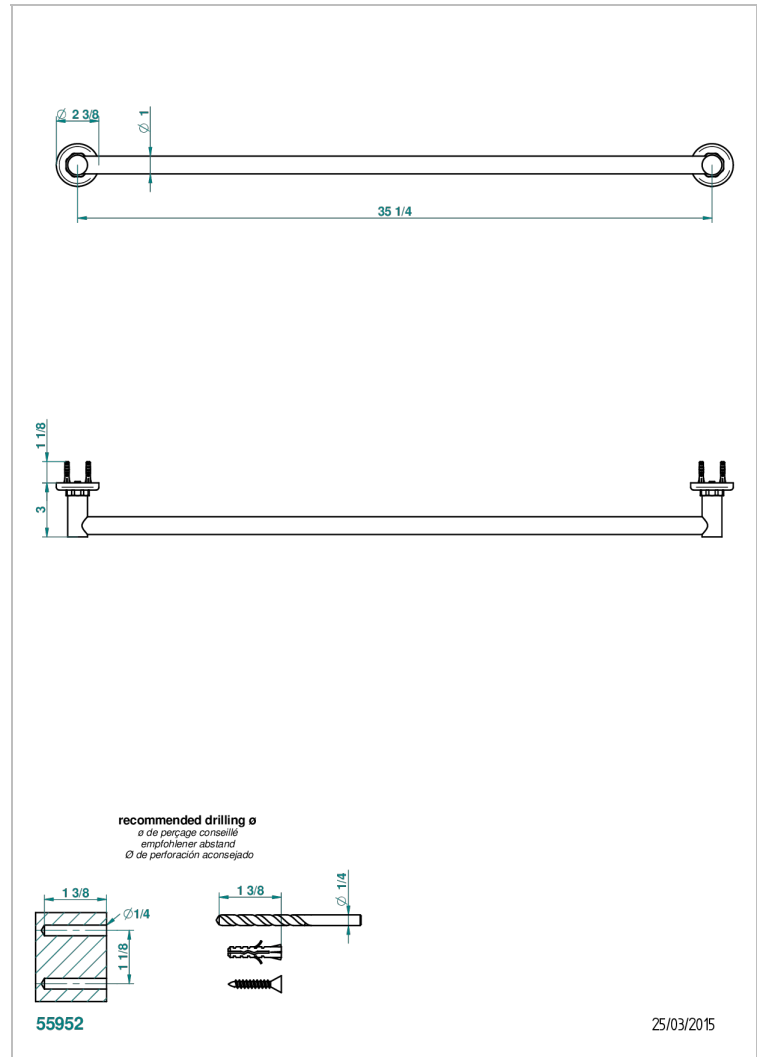

# SAINT-GERMAIN WITH LEVER

G7D-526

Bath towel holder, length: 900 mm

THG<sup>®</sup>  
PARIS

## CHARACTERISTIC

- Saint-germain with lever
- Bath towel holder, length: 900 mm