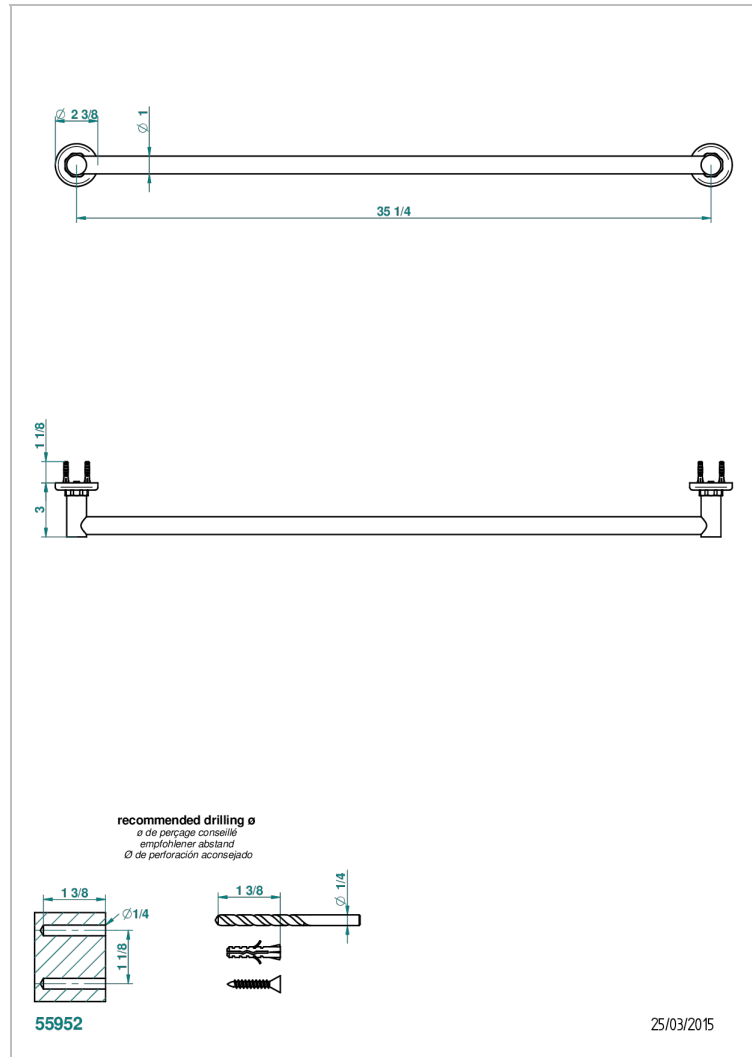

# SAINT-GERMAIN WITH LEVER

G7D-526

Bath towel holder, length: 900 mm

THG<sup>®</sup>  
PARIS

## CHARACTERISTIC

- Saint-germain with lever
- Bath towel holder, length: 900 mm