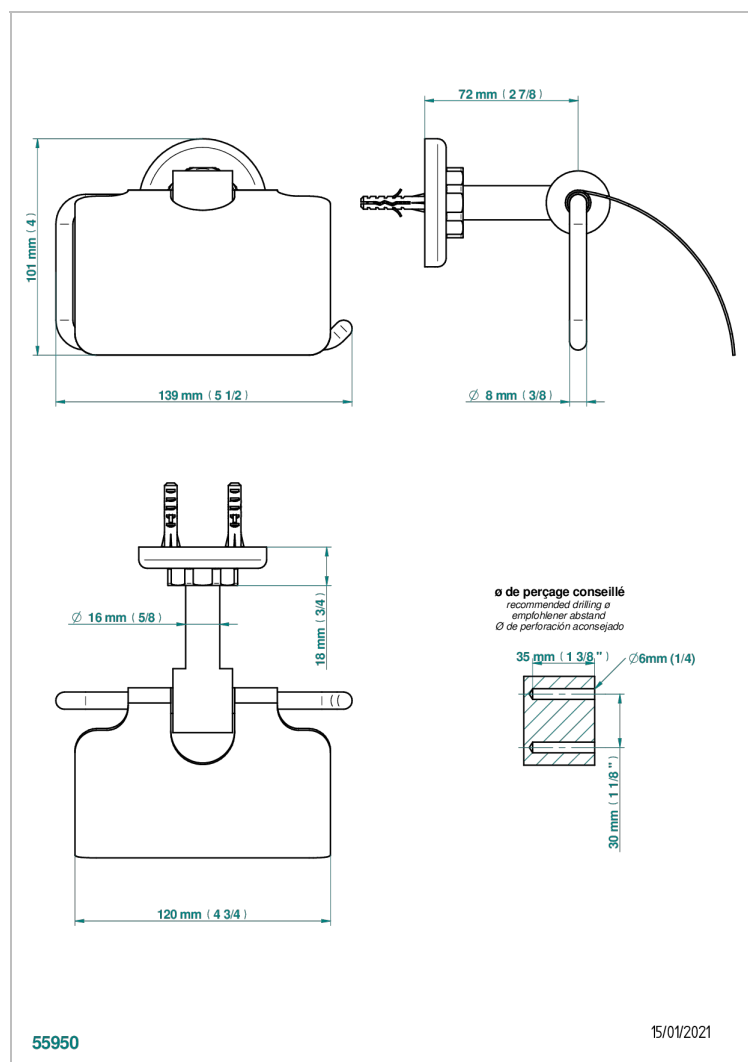

# CLUB SAINT-GERMAIN WITH LEVER HANDLES

G7J-538AC

Toilet paper holder, single mount with cover

## CHARACTERISTIC

- Club Saint-Germain with lever handles
- Toilet paper holder, single mount with cover