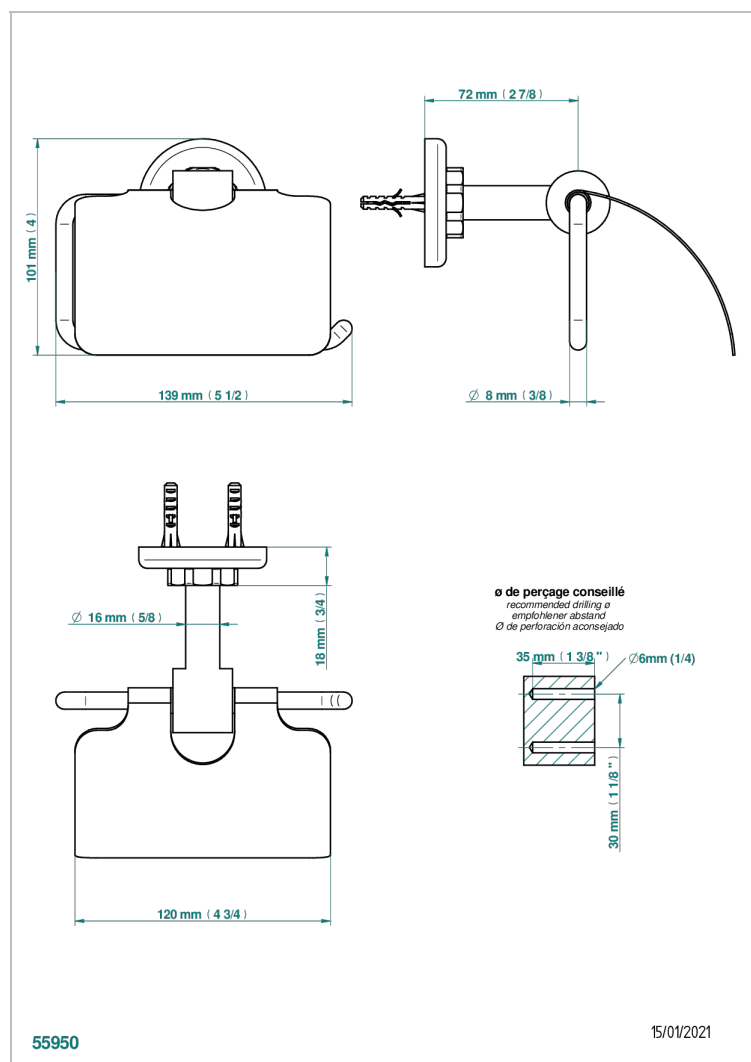

SAINT-GERMAIN WITH LEVER HANDLES

G7D-538AC

Toilet paper holder, single mount with cover

CHARACTERISTIC

- Saint-germain with lever handles
- Toilet paper holder, single mount with cover

AVAILABLE FINITIONS

Black ceram - D30
Blush PVD - H62
Brass color PVD - H49
Brown bronze color PVD - F33
Chrome polished - A02
Chrome polished / gold polished - G02