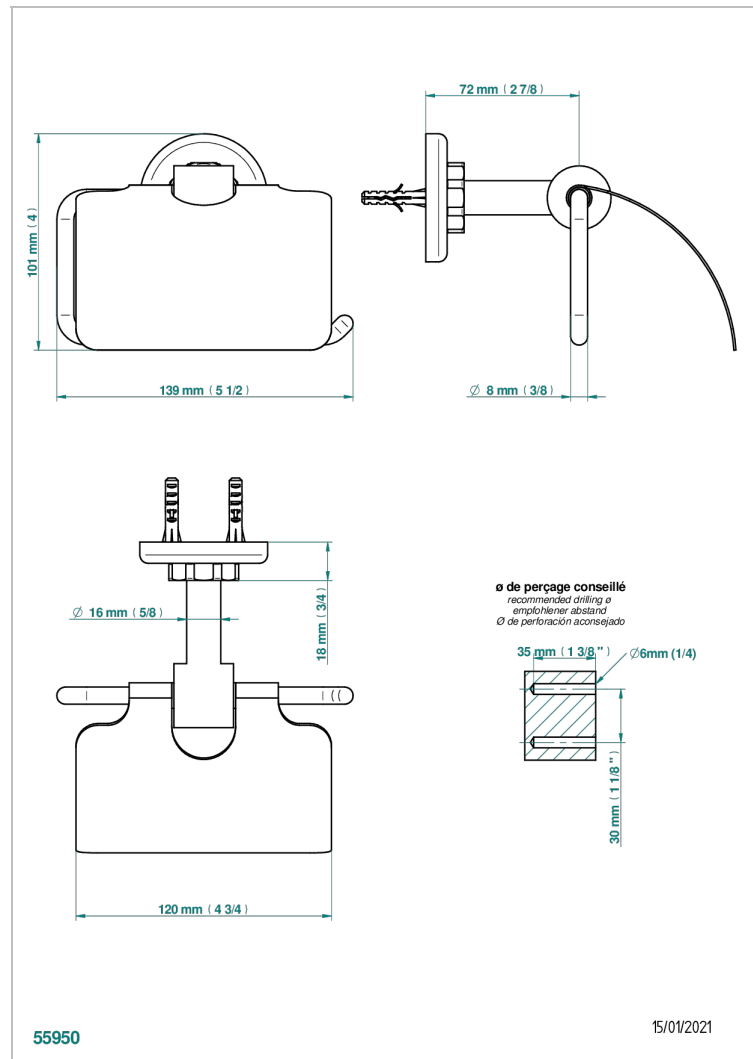

SAINT-GERMAIN WITH LEVER

G7D-538AC

Wall mounted WC paper holder with cover

CHARACTERISTIC

- Saint-germain with lever
- Wall mounted WC paper holder with cover

AVAILABLE FINITIONS

Antique nickel - H28
Black ceram - D30
Blush PVD - H62
Brass color PVD - H49
Brown bronze color PVD - F33
Gold color PVD - H52