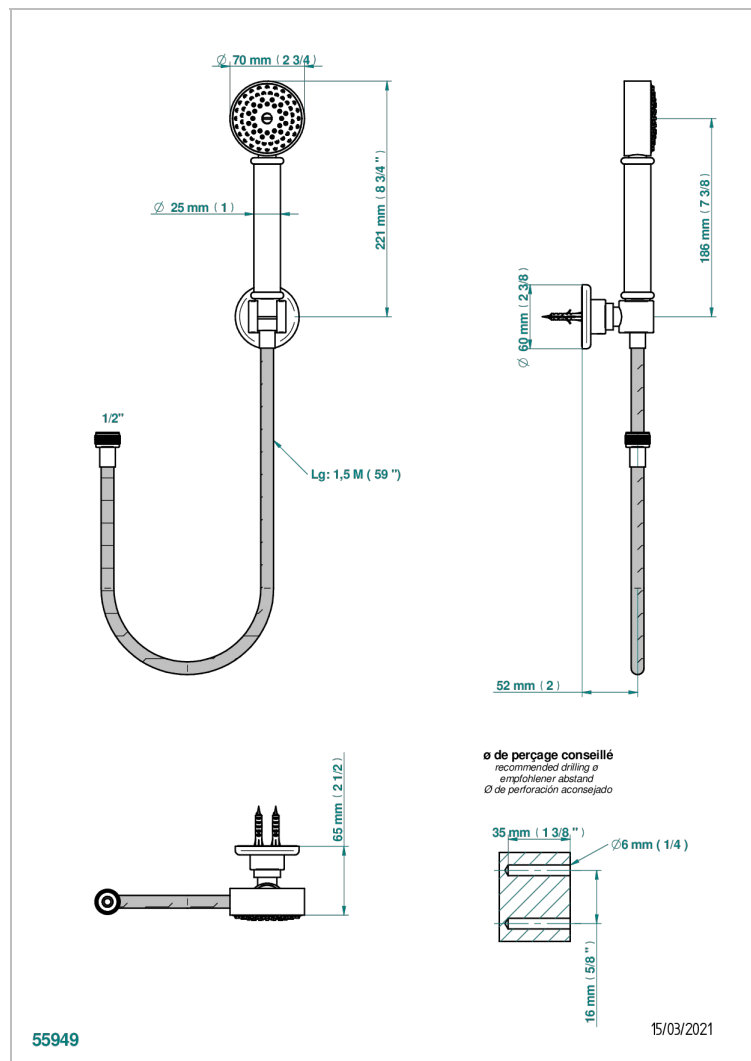

SAINT-GERMAIN WITH LEVER HANDLES

G7D-52A

Wall mounted stylised handshower, hose and fixed hook - no elbow

CHARACTERISTIC

- Saint-germain with lever handles
- Wall mounted stylised handshower, hose and fixed hook - no elbow

TECHNICAL SPECS

- Recommandé : 3 bars (max. 5 bars) - Advised : 43,5 psi (max. 72 psi)
- 9,5 l/min à 3 bars (2.5 gpm at 43.5 psi)

AVAILABLE FINITIONS

Black ceram - D30
Blush PVD - H62
Brass color PVD - H49
Brown bronze color PVD - F33
Chrome polished - A02
Chrome polished / gold polished - G02

Matt nickel (American satin) - C01
Matt nickel color PVD - H56
Natural smoked Brass - A13
Nickel antique / Sovereign - H28
Nickel color PVD - H55
Nickel polished - B01

Soft gold - F30
Soft matt gold - F31
Umber PVD - H66