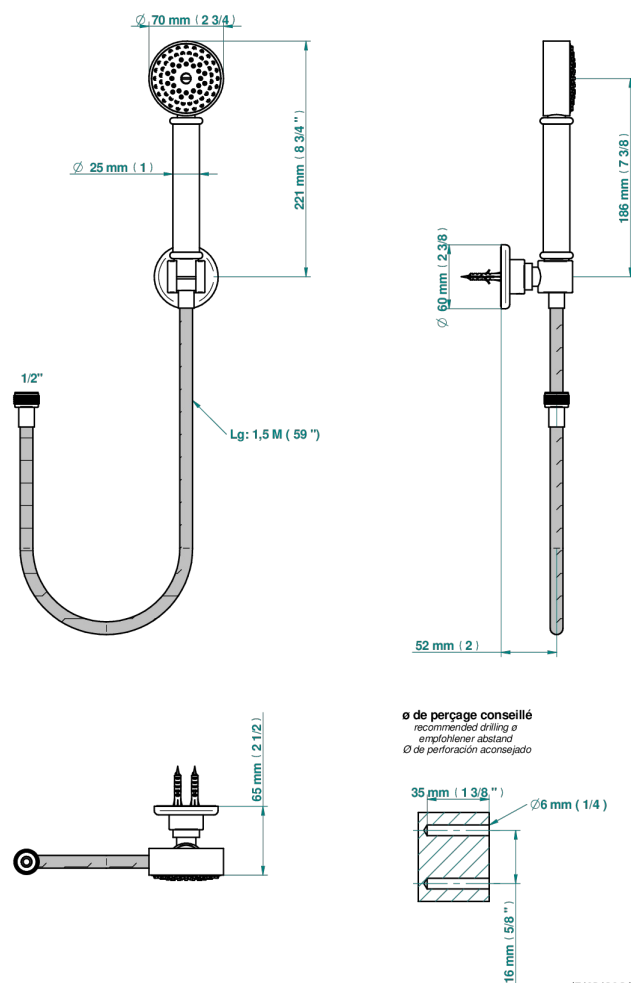

# BEAUBOURG WITH LEVER HANDLES

G7B-52A

Wall mounted stylised handshower, hose and fixed hook - no elbow

55949

15/03/2021

## CHARACTERISTIC

- Beaubourg with lever handles
- Wall mounted stylised handshower, hose and fixed hook - no elbow

## TECHNICAL SPECS

- Recommandé : 3 bars (max. 5 bars) - Advised : 43,5 psi (max. 72 psi)
- 9,5 l/min à 3 bars (2.5 gpm at 43.5 psi)