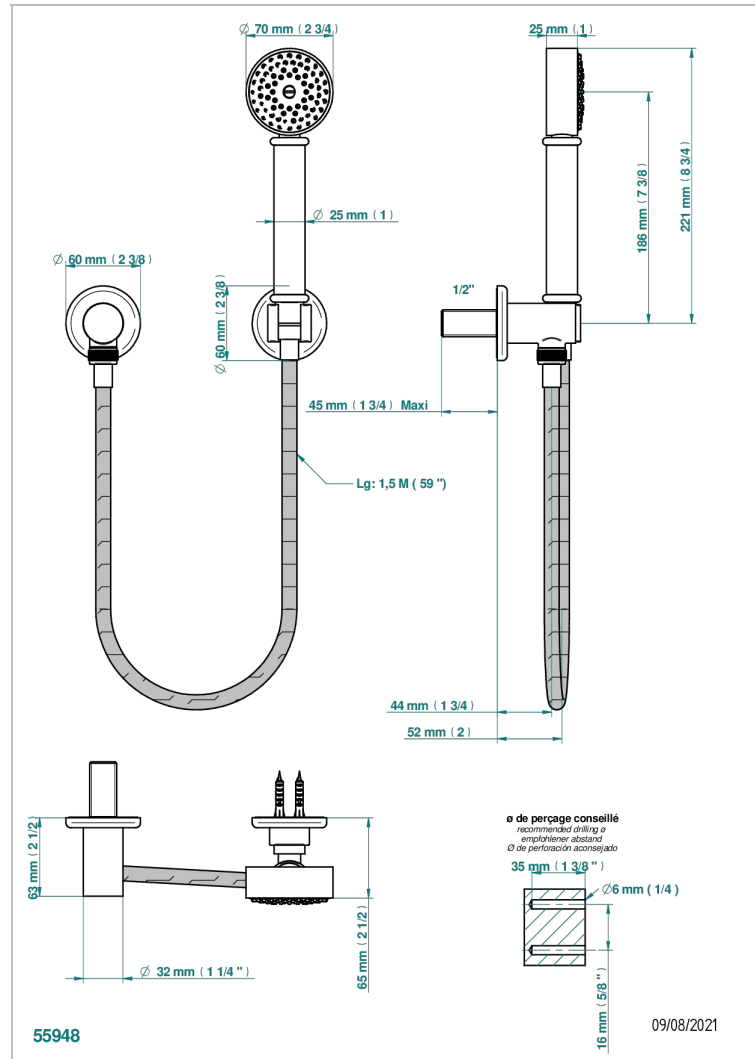

SAINT-GERMAIN WITH LEVER

G7D-52

Wall mounted stylised handshower, hose, fix hook and elbow

CHARACTERISTIC

- Saint-germain with lever
- Wall mounted stylised handshower, hose, fix hook and elbow

TECHNICAL SPECS

- Recommandé : 3 bars (max. 5 bars) - Advised : 43,5 psi (max. 72 psi)
- 9,5 l/min à 3 bars (2.5 gpm at 43.5 psi)

AVAILABLE FINITIONS

Antique nickel - H28
Black ceram - D30
Blush PVD - H62
Brass color PVD - H49
Brown bronze color PVD - F33
Gold color PVD - H52