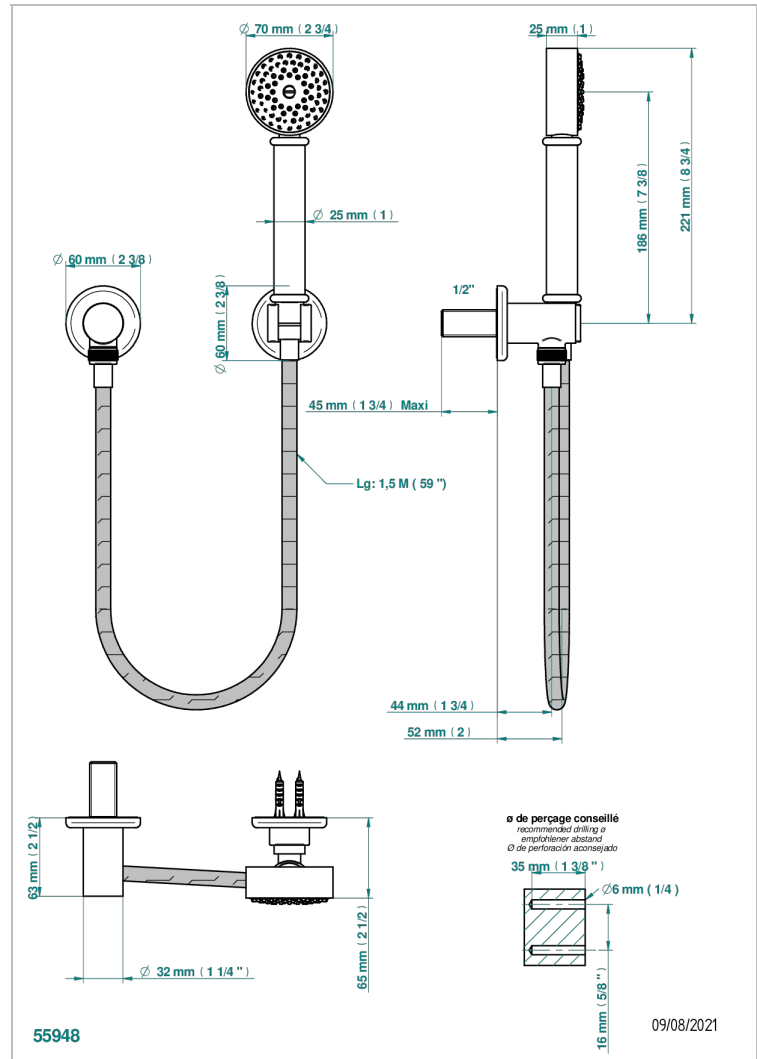

# SAINT-GERMAIN WITH LEVER

G7D-52

Wall mounted stylised handshower, hose, fix hook and elbow

## CHARACTERISTIC

- Saint-germain with lever
- Wall mounted stylised handshower, hose, fix hook and elbow