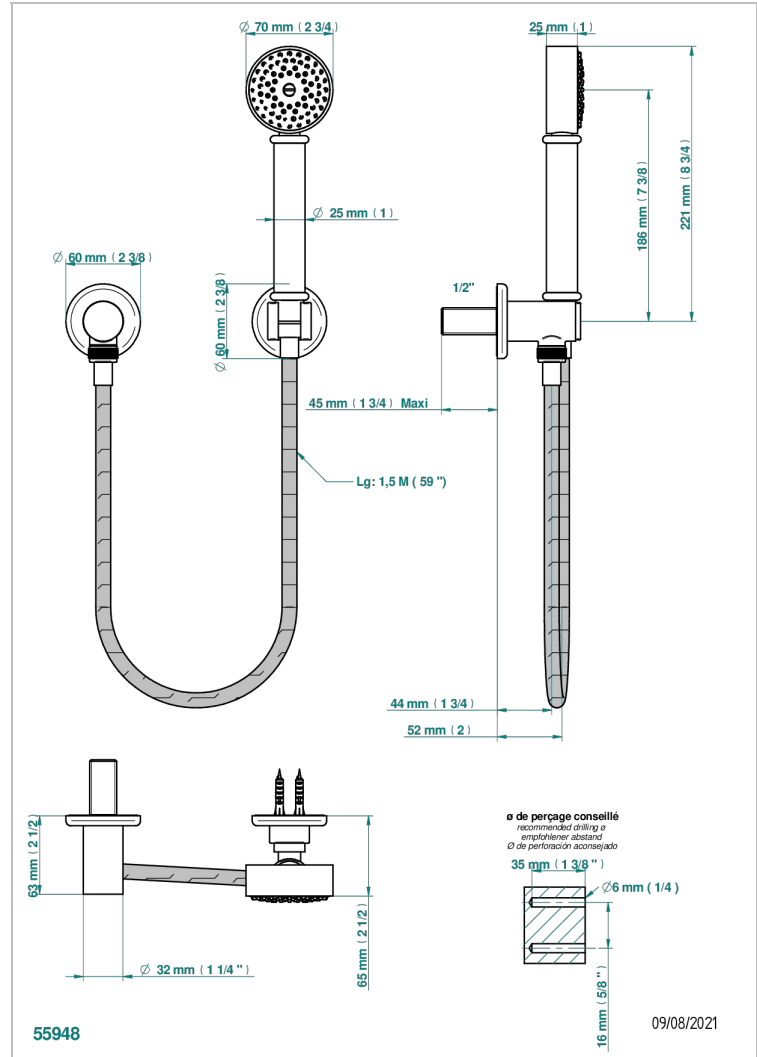

BEAUBOURG WITH LEVER

G7B-52

Wall mounted stylised handshower, hose, fix hook and elbow

CHARACTERISTIC

- Beaubourg with lever
- Wall mounted stylised handshower, hose, fix hook and elbow

TECHNICAL SPECS

- Recommandé : 3 bars (max. 5 bars) - Advised : 43,5 psi (max. 72 psi)
- 9,5 l/min à 3 bars (2.5 gpm at 43.5 psi)

AVAILABLE FINITIONS

Antique nickel - H28
Black ceram - D30
Blush PVD - H62
Brass color PVD - H49
Brown bronze color PVD - F33
Gold color PVD - H52

Graphite PVD - H64
Lacquered light bronze - D01
Matt Umber PVD - H67
Matt blush PVD - H60
Matt brass color PVD - H50
Matt brown bronze color PVD - F34