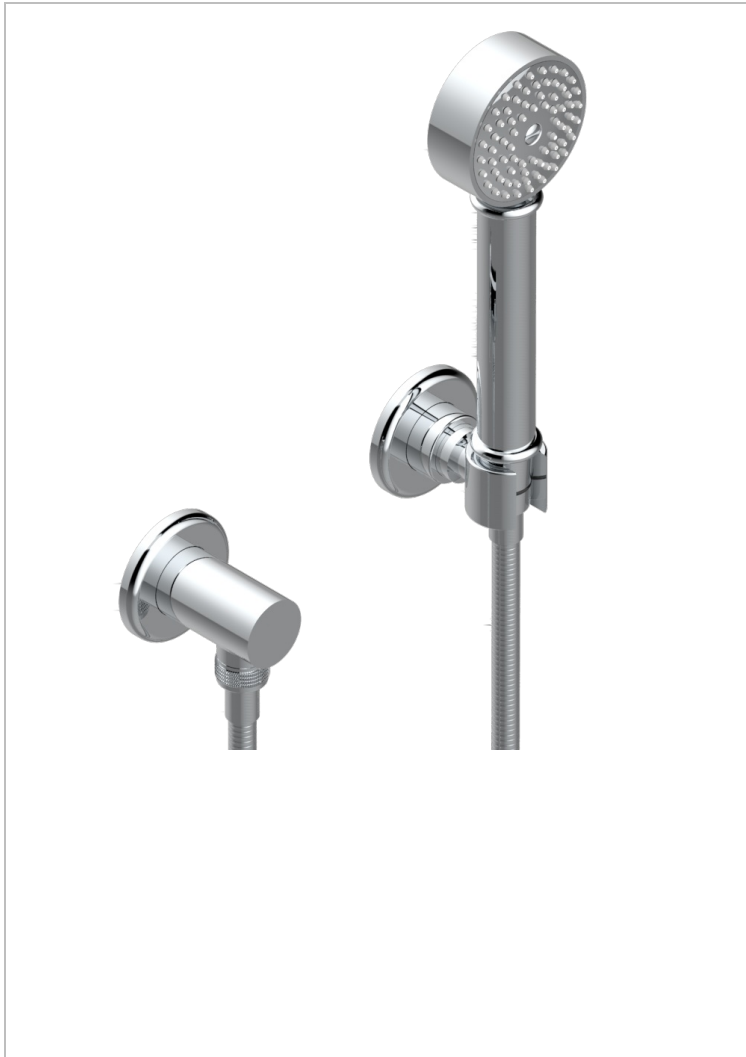

BEAUBOURG WITH LEVER

G7B-52

Wall mounted stylised handshower, hose, fix hook and elbow

CHARACTERISTIC

- Beaubourg with lever
- Wall mounted stylised handshower, hose, fix hook and elbow

TECHNICAL SPECS

- Recommandé : 3 bars (max. 5 bars) - Advised : 43,5 psi (max. 72 psi)
- 9,5 l/min à 3 bars (2.5 gpm at 43.5 psi)

AVAILABLE FINITIONS

Antique nickel - H28
Black ceram - D30
Blush PVD - H62
Brass color PVD - H49
Brown bronze color PVD - F33
Gold color PVD - H52

Graphite PVD - H64
Lacquered light bronze - D01
Matt Umber PVD - H67
Matt blush PVD - H60
Matt brass color PVD - H50
Matt brown bronze color PVD - F34

Soft gold - F30
Soft matt gold - F31
Umber PVD - H66