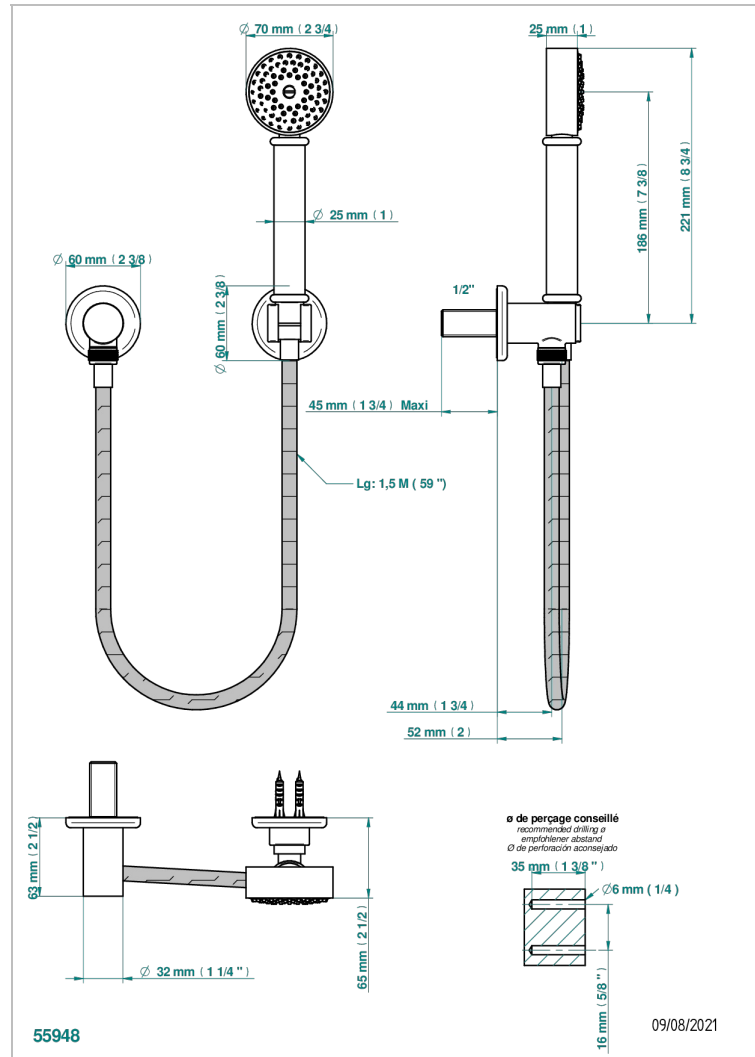

BEAUBOURG WITH LEVER

G7B-52

Wall mounted stylised handshower, hose, fix hook and elbow

CHARACTERISTIC

- Beaubourg with lever
- Wall mounted stylised handshower, hose, fix hook and elbow

TECHNICAL SPECS

- Recommandé : 3 bars (max. 5 bars) - Advised : 43,5 psi (max. 72 psi)
- 9,5 l/min à 3 bars (2.5 gpm at 43.5 psi)

AVAILABLE FINITIONS

Antique nickel - H28
Black ceram - D30
Blush PVD - H62
Brass color PVD - H49
Brown bronze color PVD - F33
Gold color PVD - H52

Graphite PVD - H64
Lacquered light bronze - D01
Matt Umber PVD - H67
Matt blush PVD - H60
Matt brass color PVD - H50
Matt brown bronze color PVD - F34