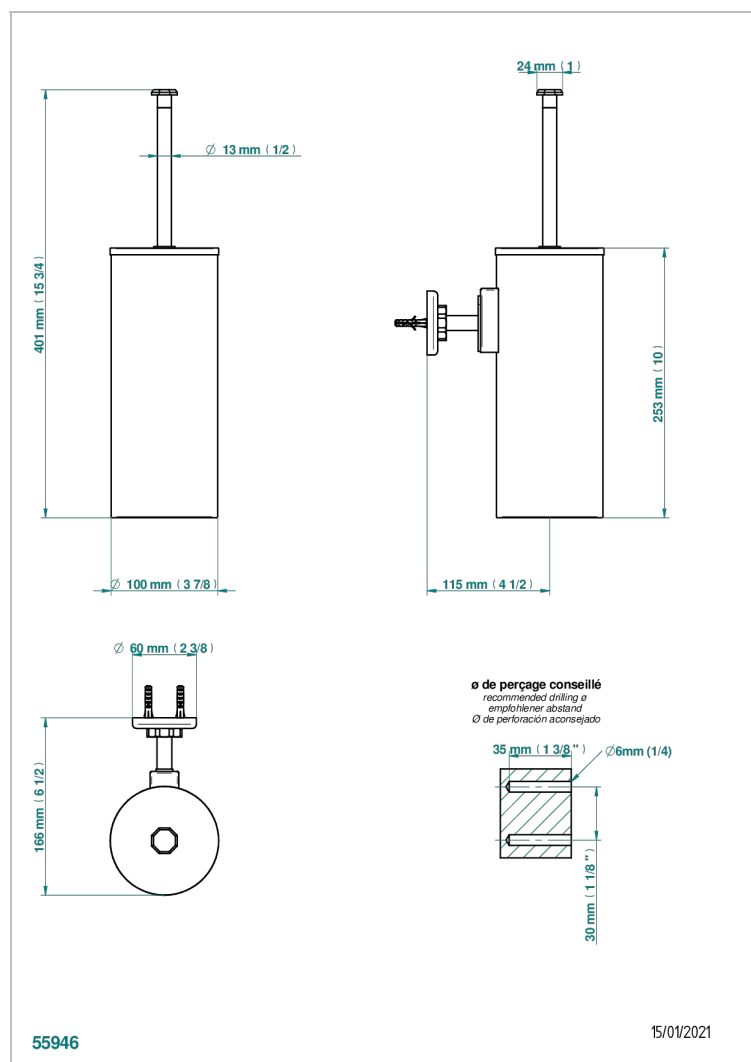

CLUB SAINT-GERMAIN WITH LEVER HANDLES

G7J-4720C

Metal toilet brush holder with brush with cover wall mounted

CHARACTERISTIC

- Club Saint-Germain with lever handles
- Metal toilet brush holder with brush with cover wall mounted