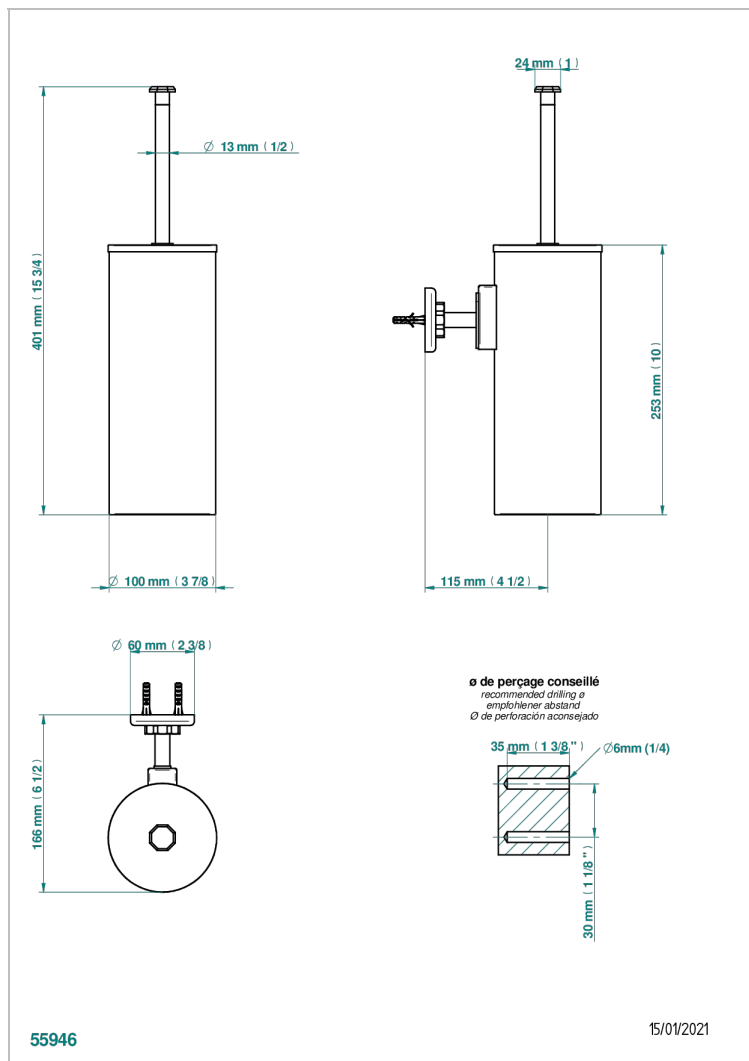

SAINT-GERMAIN WITH LEVER HANDLES

G7D-4720C

Metal toilet brush holder with brush with cover wall mounted

CHARACTERISTIC

- Saint-germain with lever handles
- Metal toilet brush holder with brush with cover wall mounted