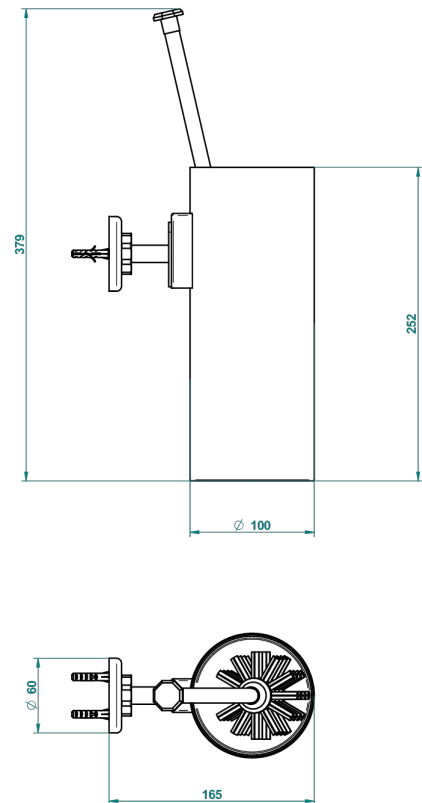

CLUB SAINT-GERMAIN WITH LEVER HANDLES

G7J-4720

Wall mounted toilet brush holder

THG[®]
PARIS

55940

16/07/2015

CHARACTERISTIC

- Club Saint-Germain with lever handles
- Wall mounted toilet brush holder