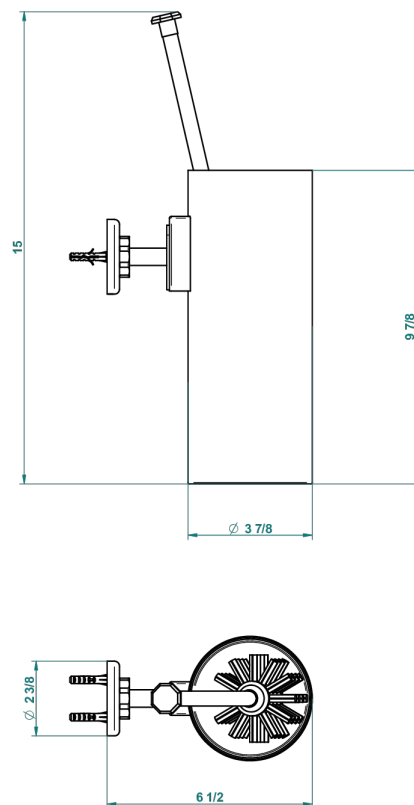

CLUB SAINT-GERMAIN WITH LEVER HANDLES

G7J-4720

Wall mounted toilet brush holder

THG[®]
PARIS

55940

16/07/2015

CHARACTERISTIC

- Club Saint-Germain with lever handles
- Wall mounted toilet brush holder