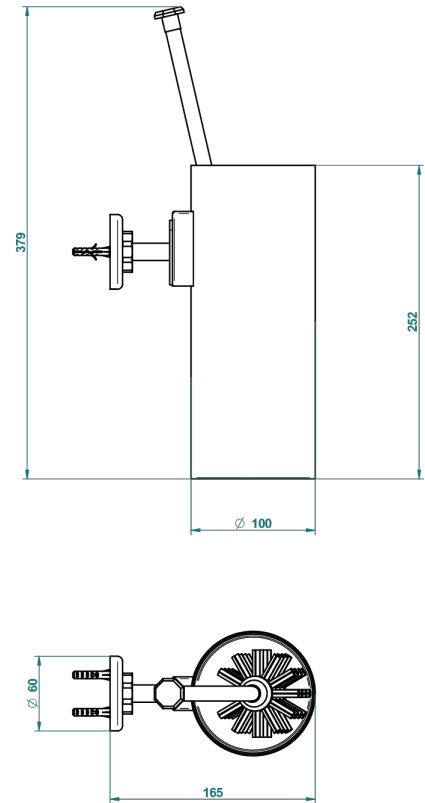

CLUB SAINT-GERMAIN WITH LEVER

G7J-4720

Wall mounted WC brush and holder, all metal

THG[®]
PARIS

55940

16/07/2015

CHARACTERISTIC

- Club Saint-Germain with lever
- Wall mounted WC brush and holder, all metal