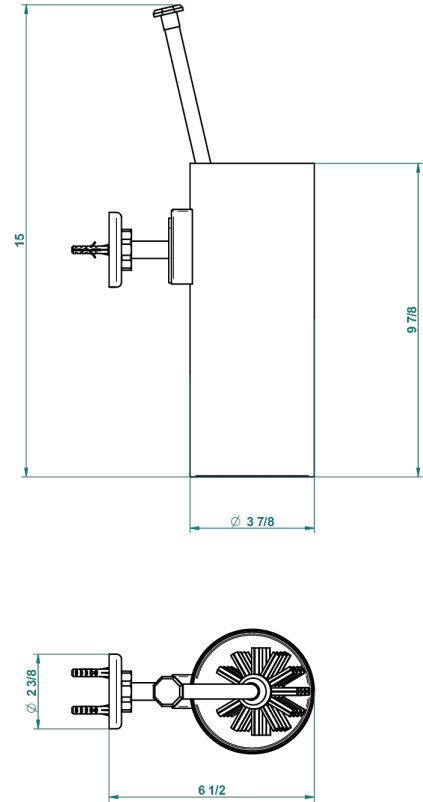

CLUB SAINT-GERMAIN WITH LEVER

G7J-4720

Wall mounted WC brush and holder, all metal

THG[®]
PARIS

55940

16/07/2015

CHARACTERISTIC

- Club Saint-Germain with lever
- Wall mounted WC brush and holder, all metal