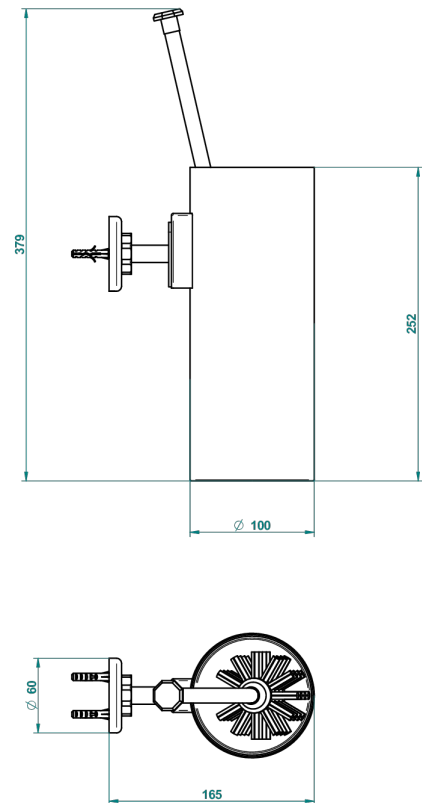

SAINT-GERMAIN WITH LEVER HANDLES

G7D-4720

Wall mounted toilet brush holder

THG[®]
PARIS

55940

16/07/2015

CHARACTERISTIC

- Saint-germain with lever handles
- Wall mounted toilet brush holder