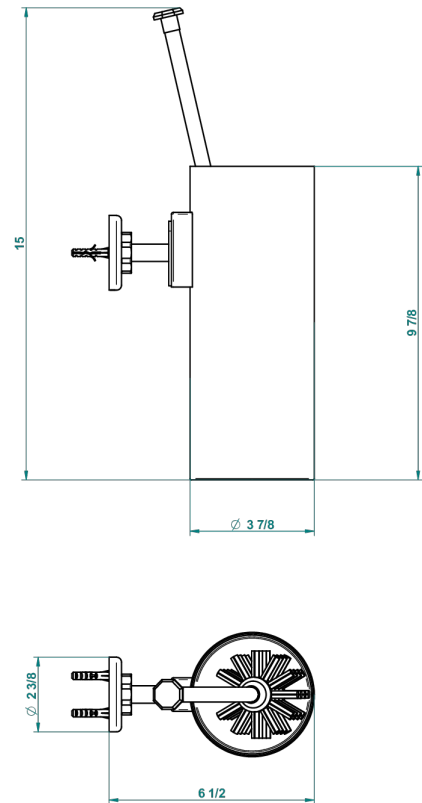

SAINT-GERMAIN WITH LEVER HANDLES

G7D-4720

Wall mounted toilet brush holder

THG[®]
PARIS

55940

16/07/2015

CHARACTERISTIC

- Saint-germain with lever handles
- Wall mounted toilet brush holder