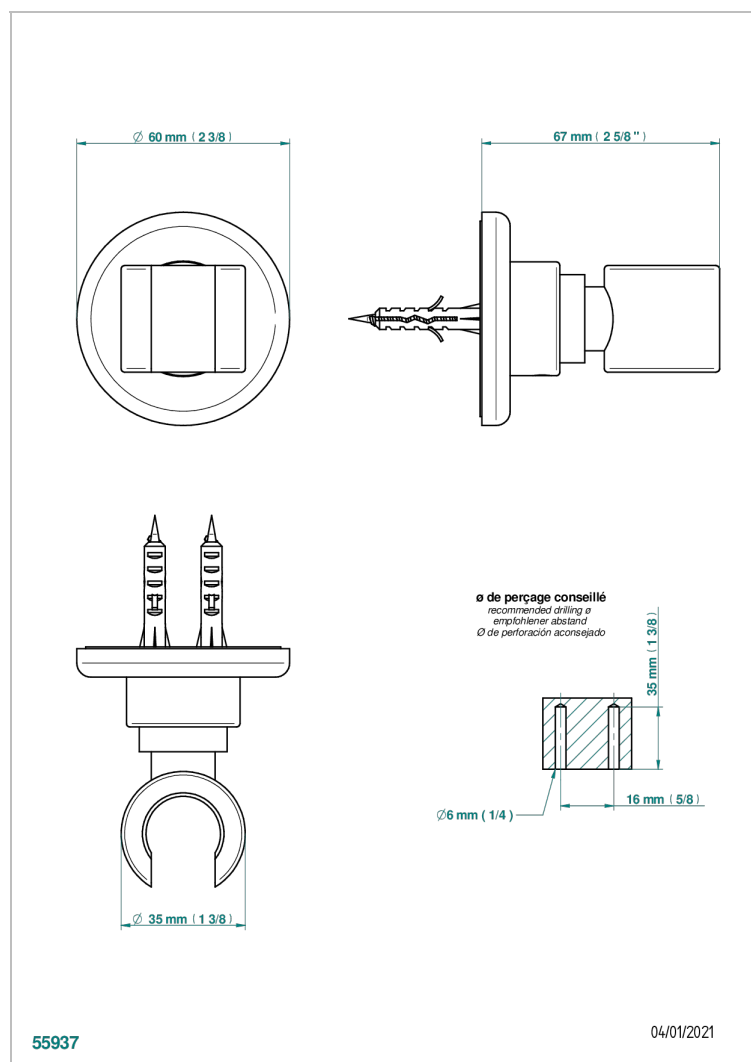

SAINT-GERMAIN WITH LEVER HANDLES

G7D-53F

Wall mounted fixed support bracket for handshower

CHARACTERISTIC

- Saint-germain with lever handles
- Wall mounted fixed support bracket for handshower

AVAILABLE FINITIONS