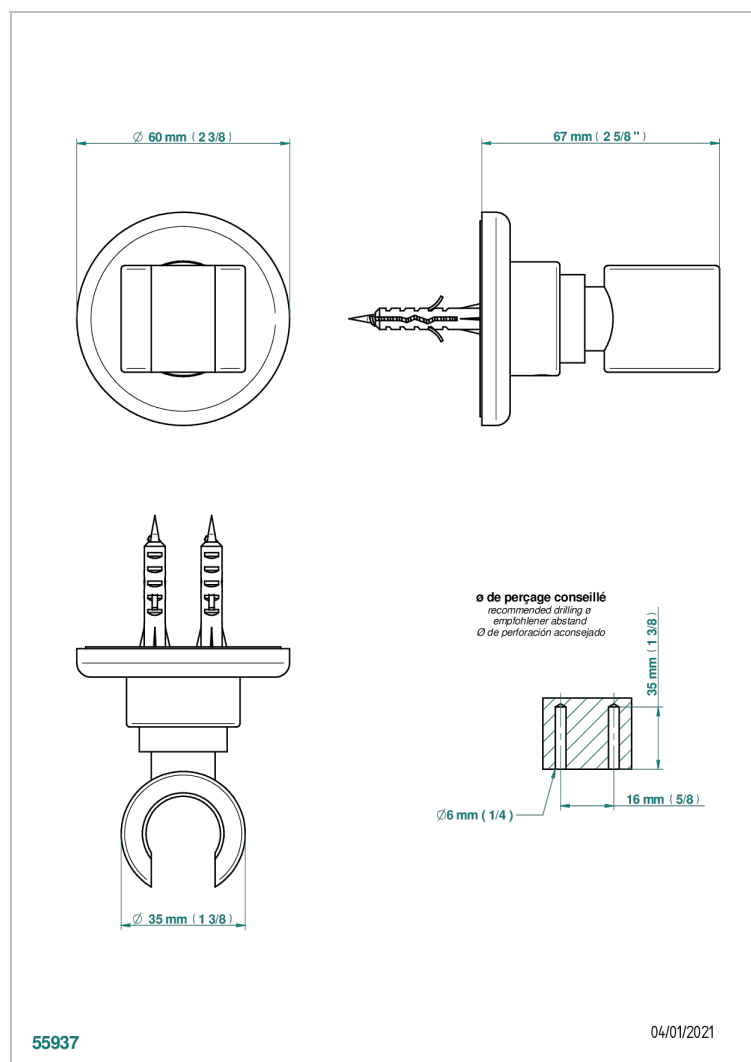

BEAUBOURG WITH LEVER HANDLES

G7B-53F

Wall mounted fixed support bracket for handshower

CHARACTERISTIC

- Beaubourg with lever handles
- Wall mounted fixed support bracket for handshower

AVAILABLE FINITIONS

Black ceram - D30
Blush PVD - H62
Brass color PVD - H49
Brown bronze color PVD - F33
Chrome polished - A02
Chrome polished / gold polished - G02