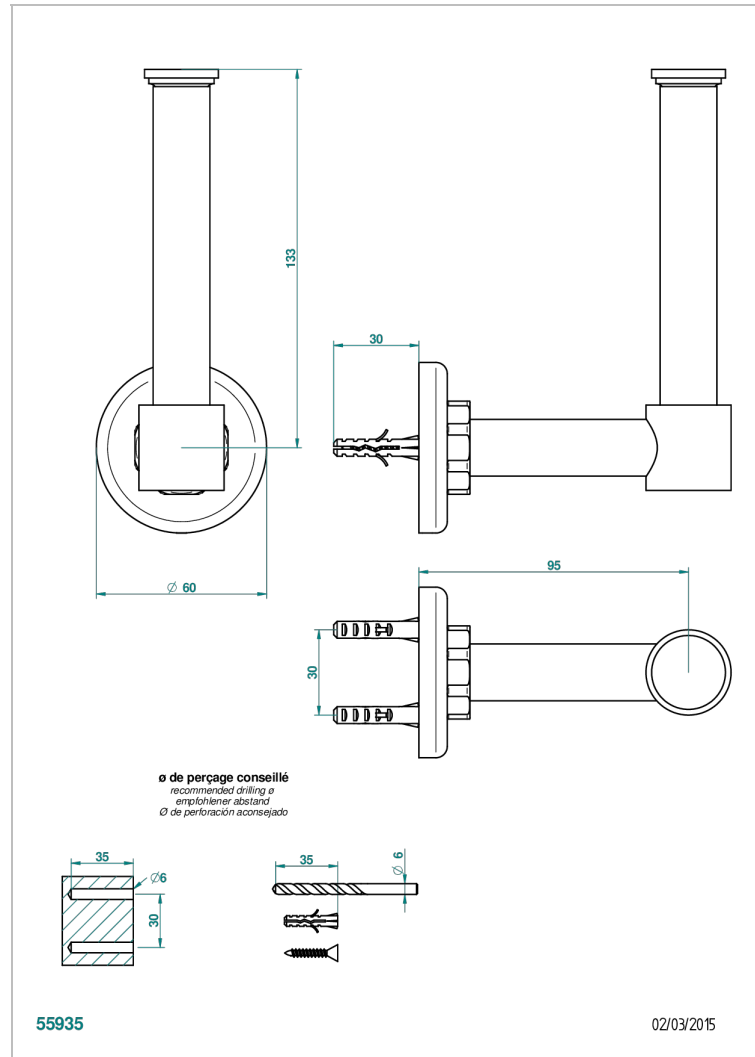

CLUB SAINT-GERMAIN WITH LEVER HANDLES

G7J-542

Reserve toilet paper holder

THG[®]
PARIS

CHARACTERISTIC

- Club Saint-Germain with lever handles
- Reserve toilet paper holder

AVAILABLE FINITIONS

Black ceram - D30
Blush PVD - H62
Brass color PVD - H49
Brown bronze color PVD - F33
Chrome polished - A02
Chrome polished / gold polished - G02