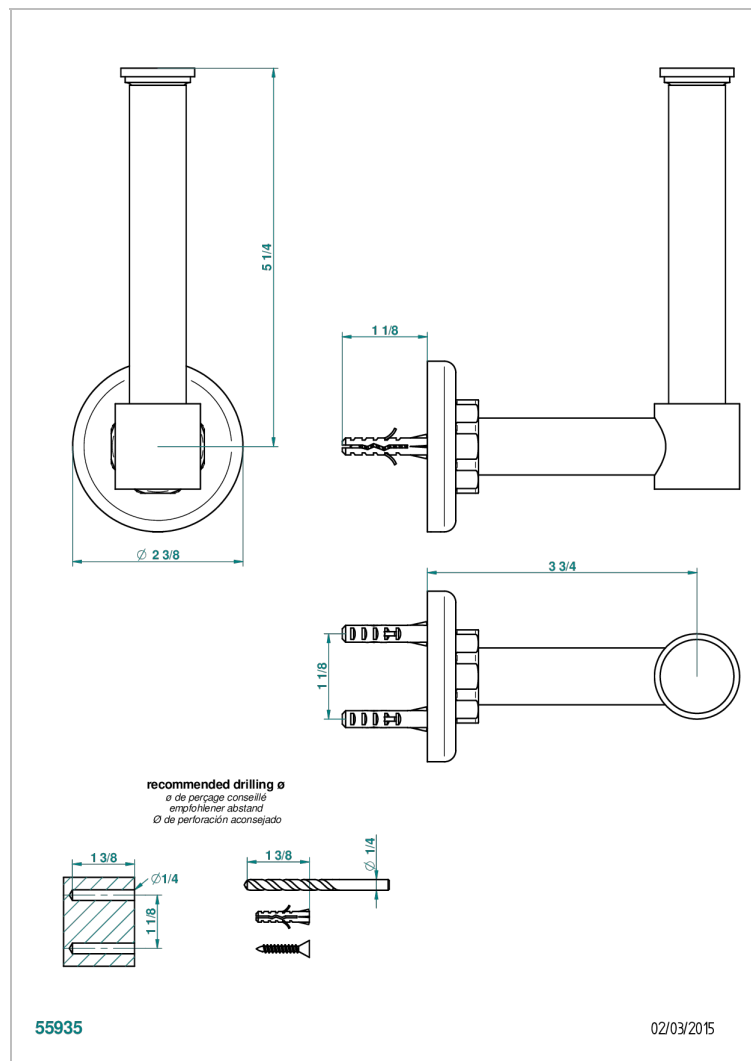

# CLUB SAINT-GERMAIN WITH LEVER HANDLES

G7J-542

Reserve toilet paper holder

## CHARACTERISTIC

- Club Saint-Germain with lever handles
- Reserve toilet paper holder