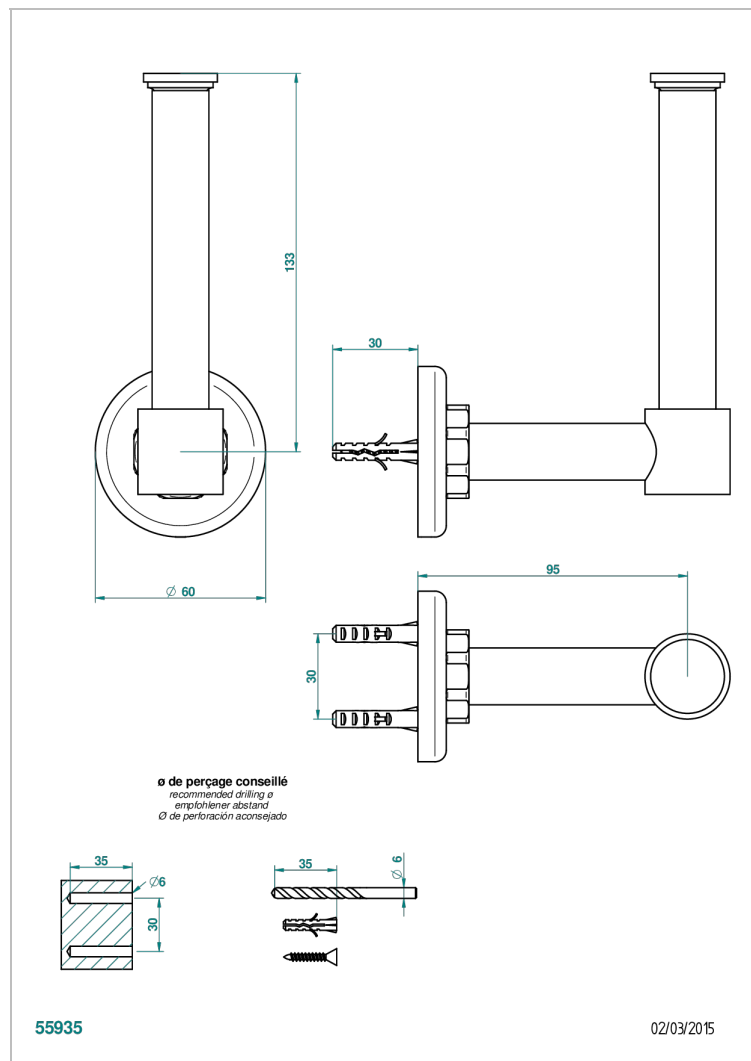

SAINT-GERMAIN WITH LEVER HANDLES

G7D-542

Reserve toilet paper holder

CHARACTERISTIC

- Saint-germain with lever handles
- Reserve toilet paper holder

AVAILABLE FINITIONS

Black ceram - D30
Blush PVD - H62
Brass color PVD - H49
Brown bronze color PVD - F33
Chrome polished - A02
Chrome polished / gold polished - G02