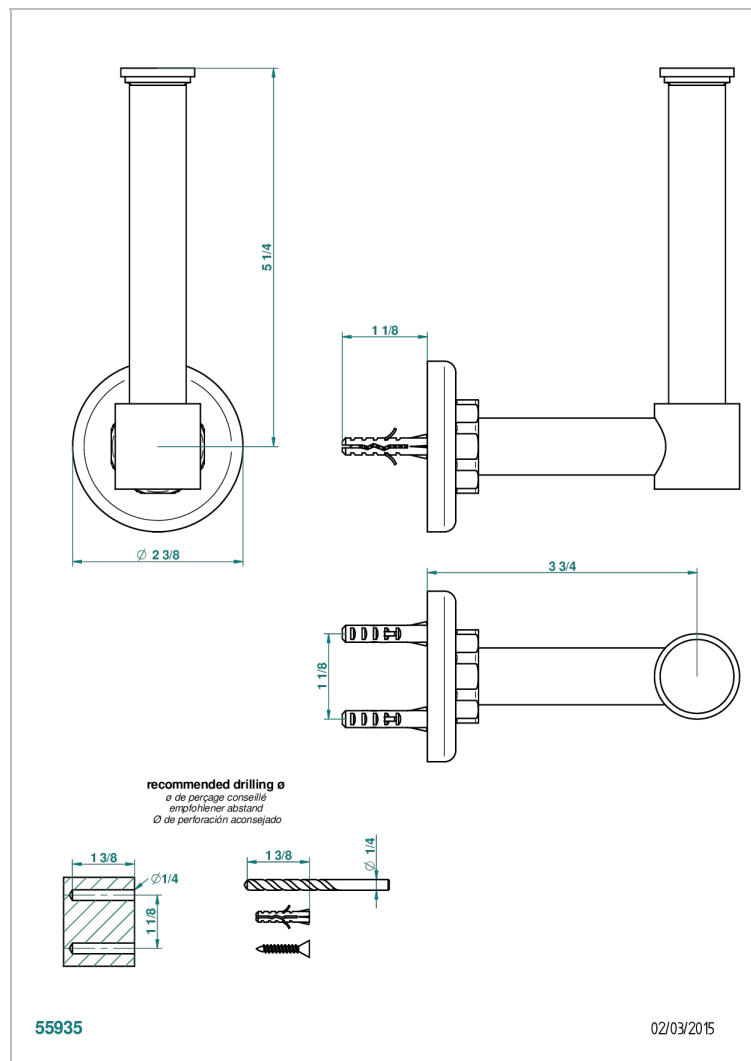

SAINT-GERMAIN WITH LEVER HANDLES

G7D-542

Reserve toilet paper holder

CHARACTERISTIC

- Saint-germain with lever handles
- Reserve toilet paper holder

AVAILABLE FINITIONS

Black ceram - D30
Blush PVD - H62
Brass color PVD - H49
Brown bronze color PVD - F33
Chrome polished - A02
Chrome polished / gold polished - G02