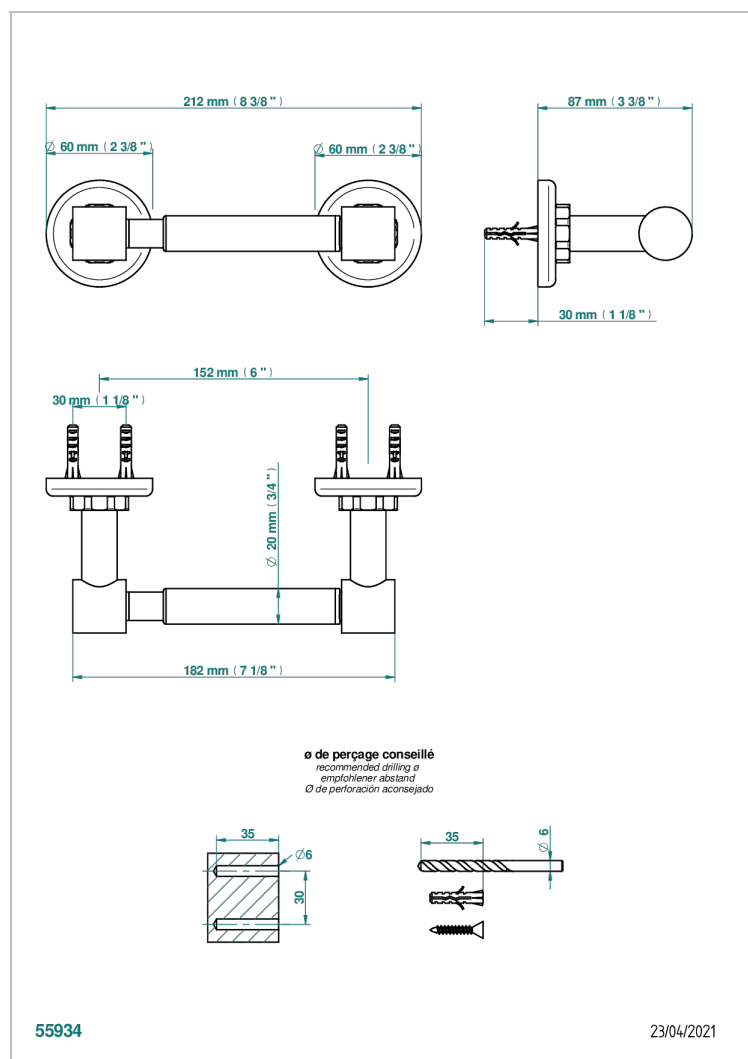

CLUB SAINT-GERMAIN WITH LEVER HANDLES

G7J-543M

Paper roll holder

CHARACTERISTIC

- Club Saint-Germain with lever handles
- Paper roll holder

AVAILABLE FINITIONS

Black ceram - D30
Blush PVD - H62
Brass color PVD - H49
Brown bronze color PVD - F33
Chrome polished - A02
Chrome polished / gold polished - G02