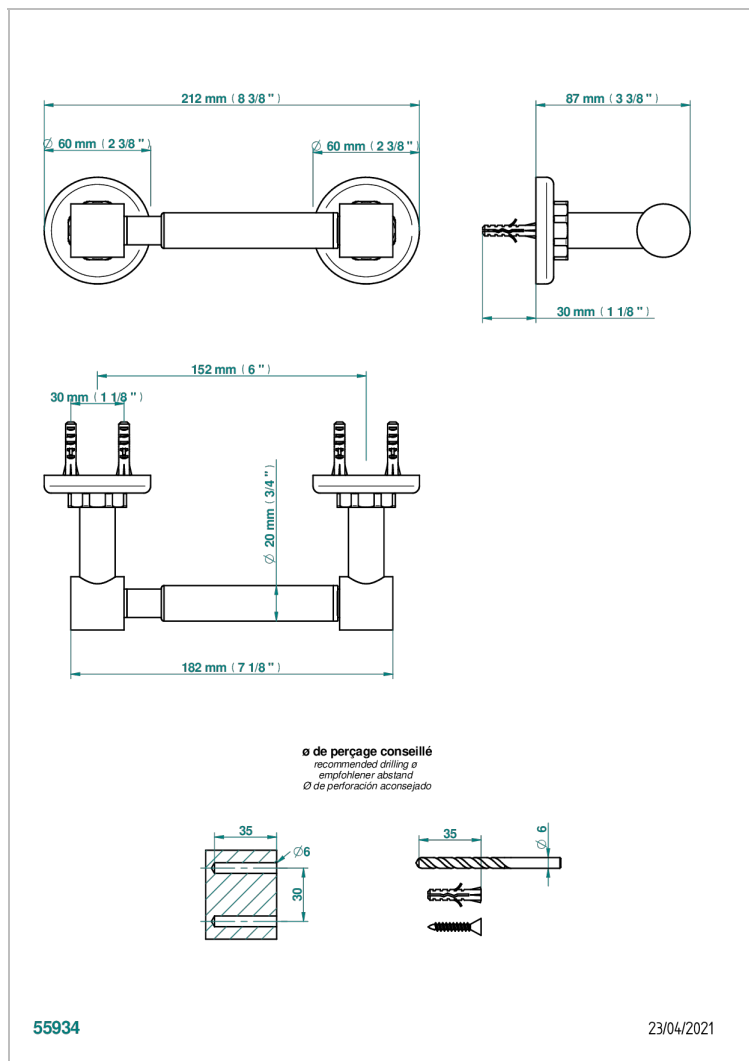

# SAINT-GERMAIN WITH LEVER HANDLES

G7D-543M

Paper roll holder

## CHARACTERISTIC

- Saint-germain with lever handles
- Paper roll holder