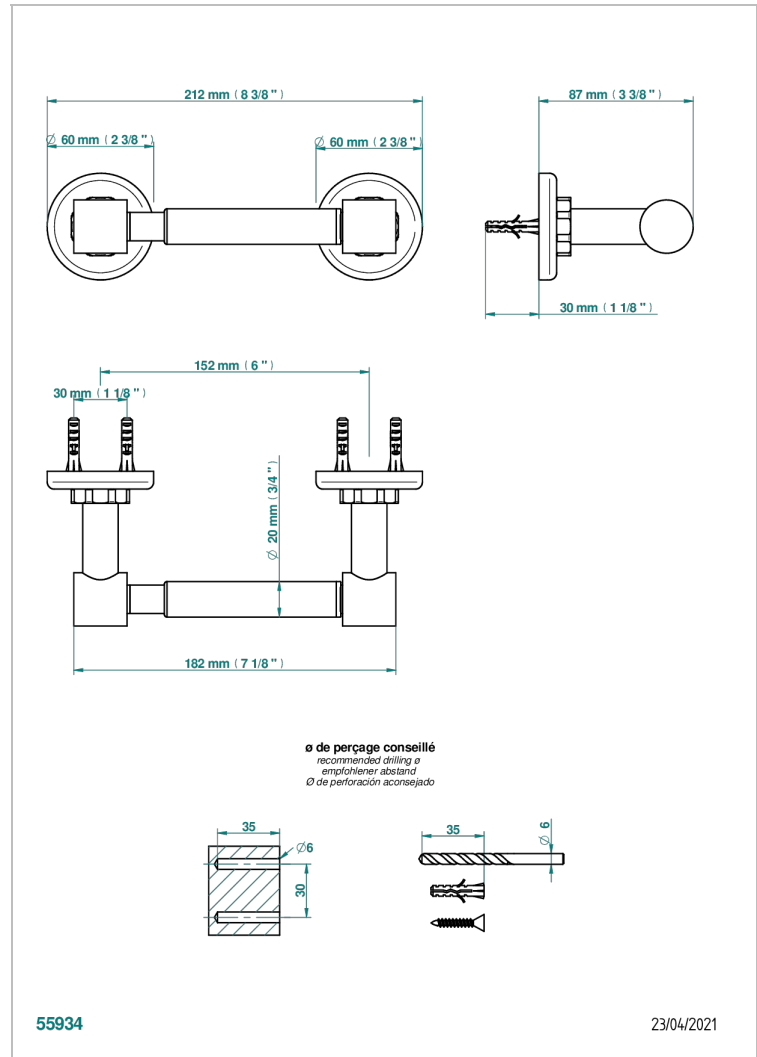

SAINT-GERMAIN WITH LEVER

G7D-543M

Paper roll holder

THG[®]
PARIS

CHARACTERISTIC

- Saint-germain with lever
- Paper roll holder

AVAILABLE FINITIONS

Antique nickel - H28
Black ceram - D30
Blush PVD - H62
Brass color PVD - H49
Brown bronze color PVD - F33
Gold color PVD - H52