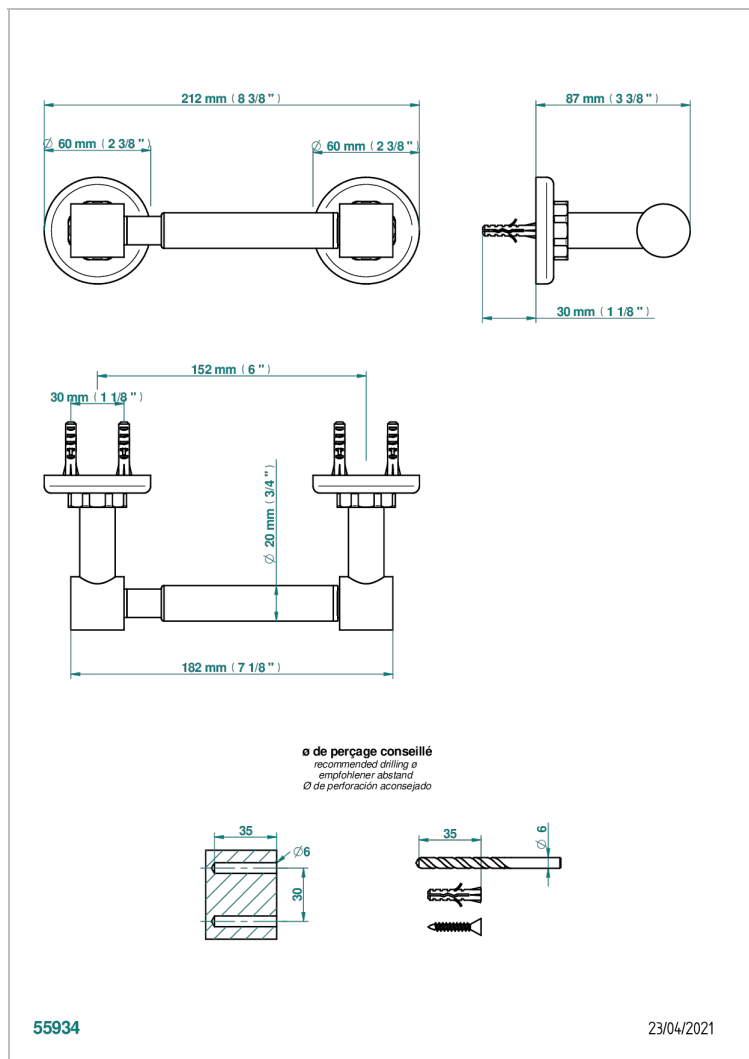

SAINT-GERMAIN WITH LEVER

G7D-543M

金属杆手纸架

THG[®]
PARIS

特色

- Saint-Germain with lever
- 金属杆手纸架

可选饰面

Black ceram - D30
Blush PVD - H62
Graphite PVD - H64
Matt Umber PVD - H67
Matt blush PVD - H60
Matt graphite PVD - H65