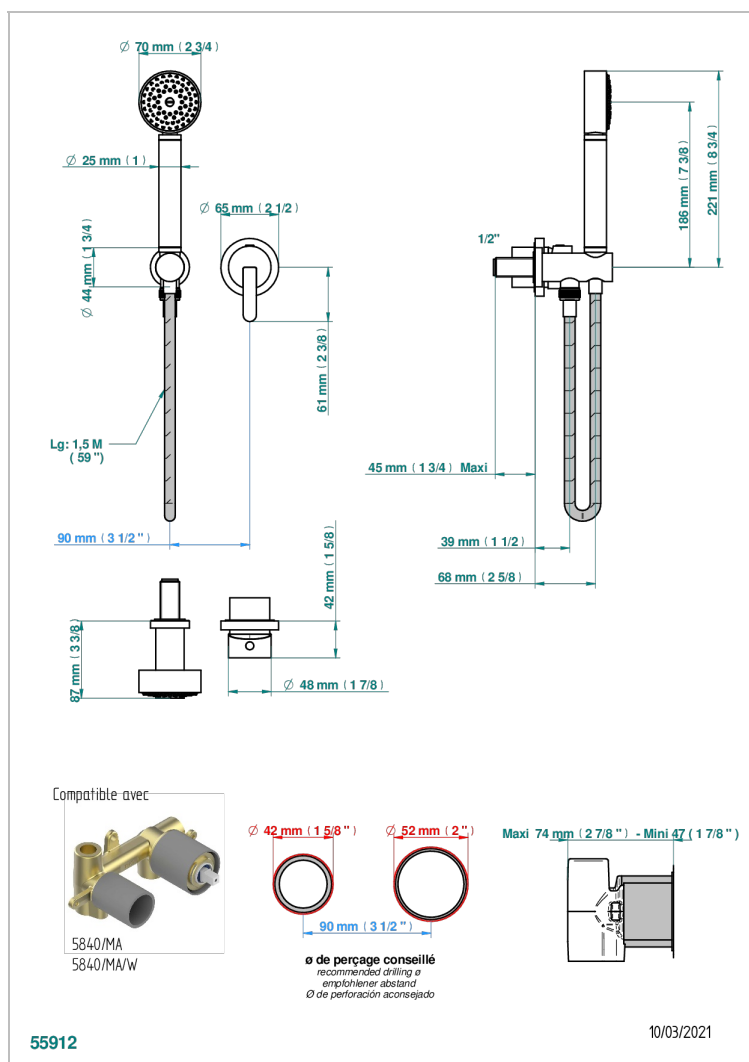

METAMORPHOSE WITH LEVER

G6B-6561B

Trim only for wall mixer with complete handshower on hook

CHARACTERISTIC

- Métamorphose with lever
- Trim only for wall mixer with complete handshower on hook

TECHNICAL SPECS

- Recommandé : 3 bars (max. 5 bars) - Advised : 43,5 psi (max. 72 psi)
- 9,5 l/min à 3 bars (2.5 gpm at 43.5 psi)

RELATED SKU'S

- Ref. G00-5840/MA Rough parts for concealed wall-mounted mixer with 1/2" outlet