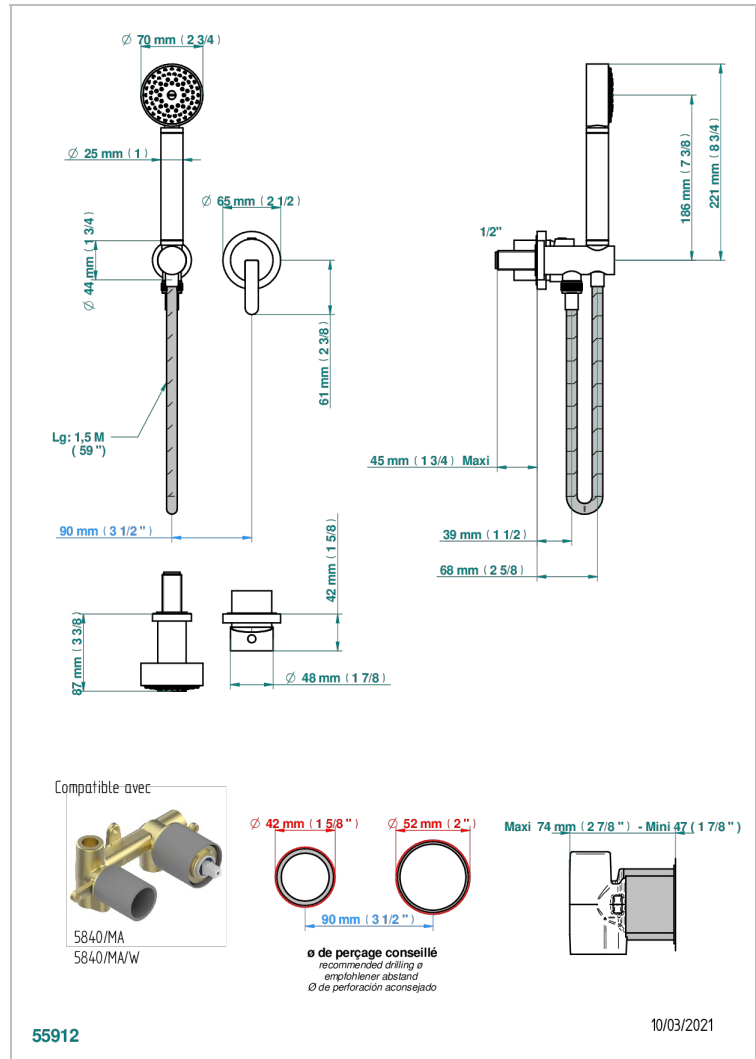

# METAMORPHOSE

G6A-6561B

Trim only for wall mixer with complete handshower on hook

THG  
PARIS

## CHARACTERISTIC

- Métamorphose
- Trim only for wall mixer with complete handshower on hook

## TECHNICAL SPECS

- Recommandé : 3 bars (max. 5 bars) - Advised : 43,5 psi (max. 72 psi)
- 9,5 l/min à 3 bars (2.5 gpm at 43.5 psi)

## RELATED SKU'S

- Ref. G00-5840/MA Rough parts for concealed wall-mounted mixer with 1/2" outlet