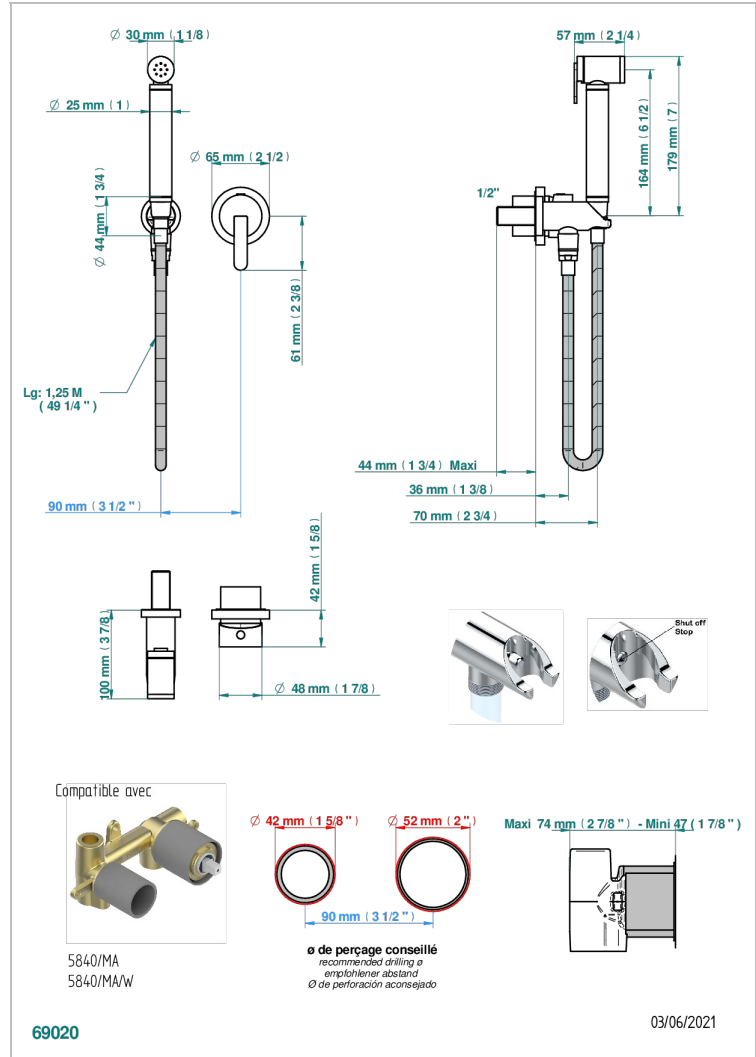

METAMORPHOSE WITH LEVER HANDLES

G6B-5840/MBG

Trim only for WC douche including: trigger spray, wall mounted single lever mixer, reinforced hose (49 1/4"), wall outlet with integrated elbow with safety stopper

CHARACTERISTIC

- ACS : 19ACCLY412

STANDARDS

TECHNICAL SPECS

- Recommandé : 3 bars (max. 5 bars) - Advised : 43,5 psi (max. 72 psi)
- 9,5 l/min à 3 bars (2.5 gpm at 43.5 psi)

RELATED SKU'S

- Ref. G00-5840/MAUS Rough parts for concealed wall-mounted mixer with 1/2" outlet