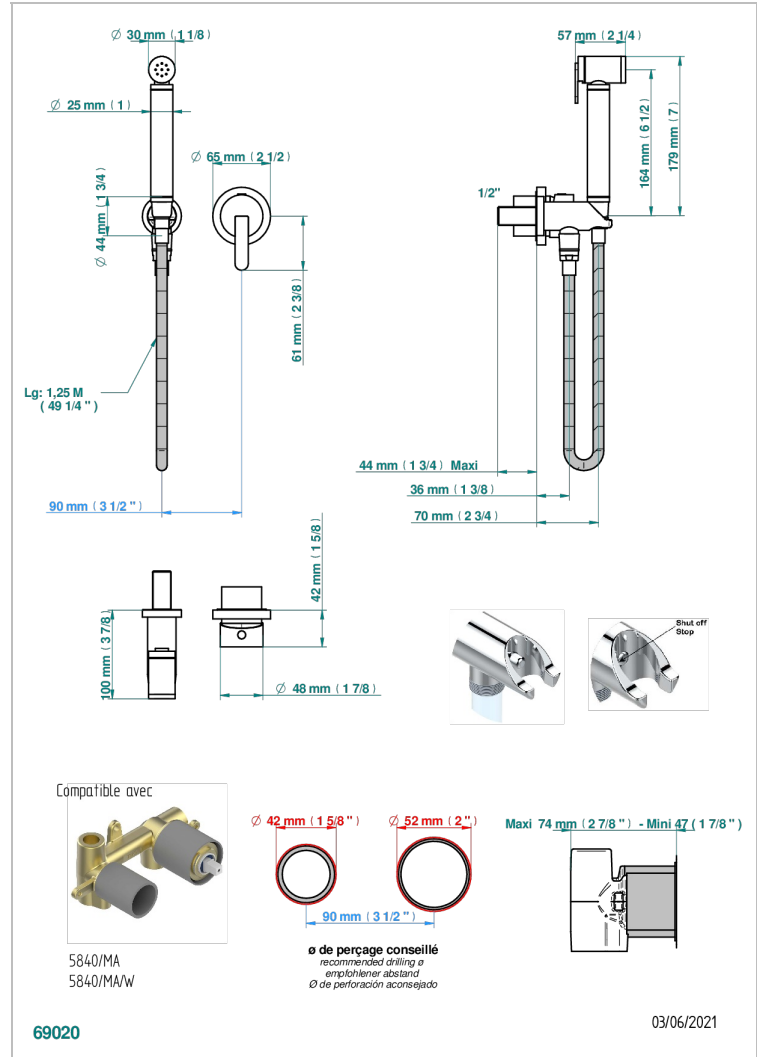

METAMORPHOSE WITH LEVER

G6B-5840/MBG

Trim only for WC douche including: trigger spray, wall mounted single lever mixer, reinforced hose (1.25m), wall outlet with integrated elbow with safety stopper

CHARACTERISTIC

- ACS : 19ACCLY412

STANDARDS

TECHNICAL SPECS

- Recommandé : 3 bars (max. 5 bars) - Advised : 43,5 psi (max. 72 psi)
- 9,5 l/min à 3 bars (2.5 gpm at 43.5 psi)

RELATED SKU'S

- Ref. G00-5840/MA/W Rough parts for concealed wall-mounted mixer with 1/2" outlet, for WC douche - WRAS approved