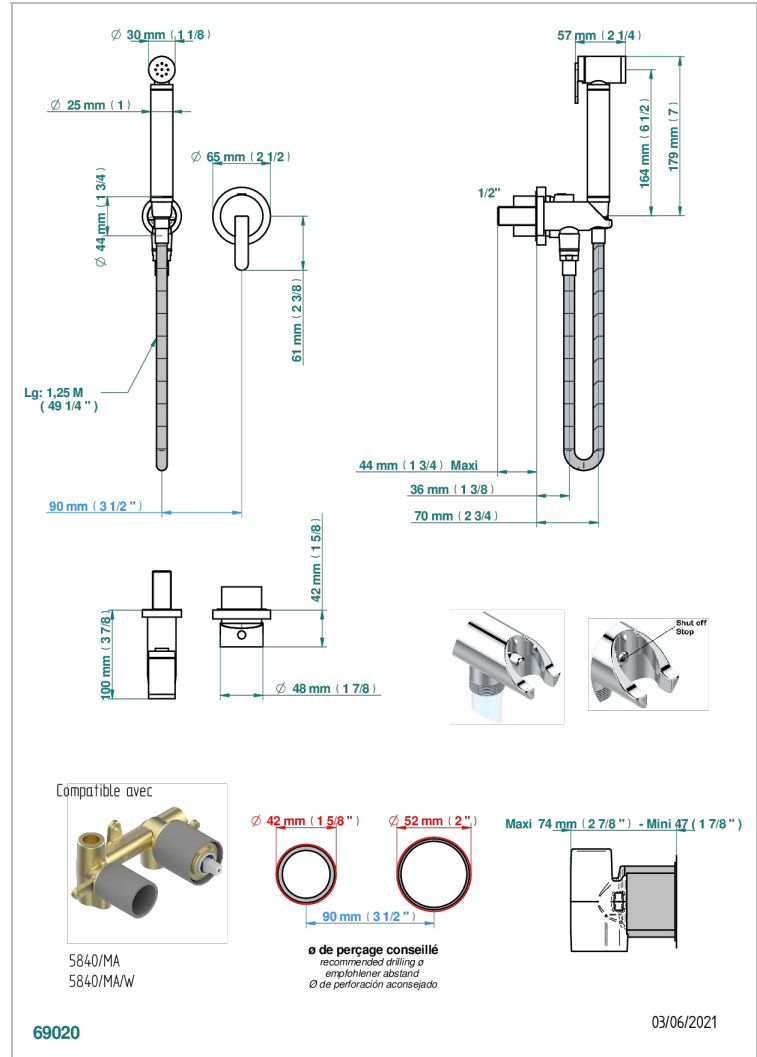

# METAMORPHOSE WITH LEVER

G6B-5840/MBG

Trim only for WC douche including: trigger spray, wall mounted single lever mixer, reinforced hose (1.25m), wall outlet with integrated elbow with safety stopper

## CHARACTERISTIC

- ACS : 19ACCLY412

## RELATED SKU'S

- Ref. G00-5840/MA Rough parts for concealed wall-mounted mixer with 1/2" outlet