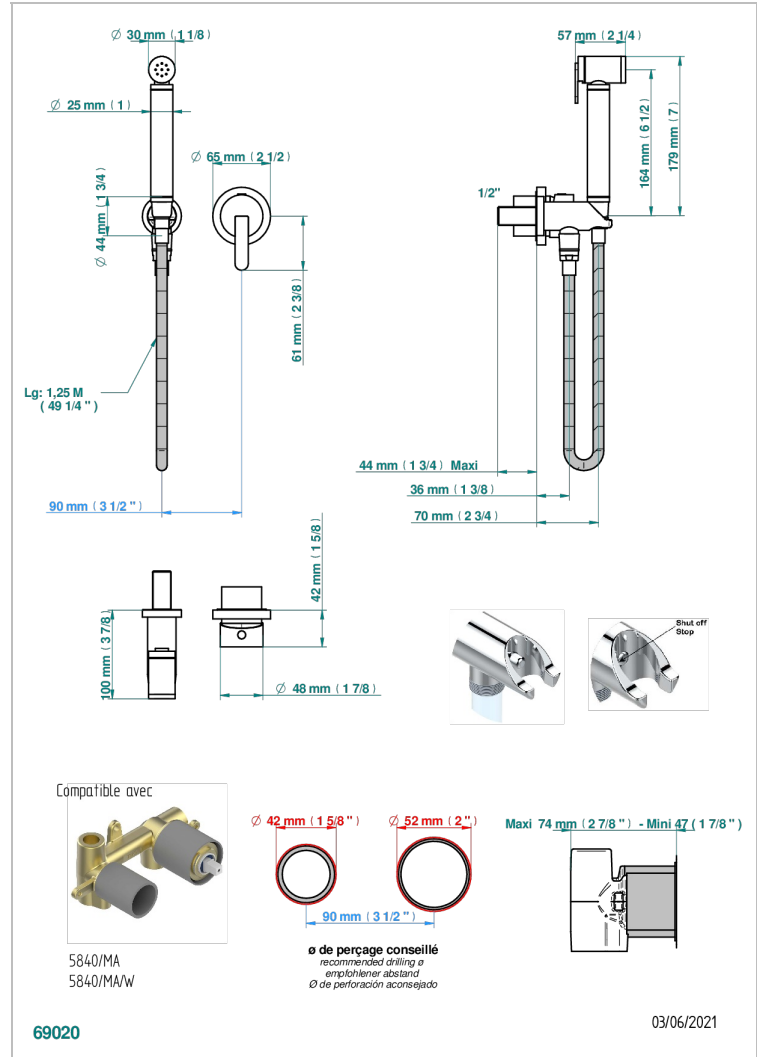

METAMORPHOSE WITH LEVER

G6B-5840/MBG

Trim only for WC douche including: trigger spray, wall mounted single lever mixer, reinforced hose (1.25m), wall outlet with integrated elbow with safety stopper

CHARACTERISTIC

- ACS : 19ACCLY412

STANDARDS

RELATED SKU'S

- Ref. G00-5840/MA Rough parts for concealed wall-mounted mixer with 1/2" outlet

AVAILABLE FINITIONS

Antique nickel - H28
Black ceram - D30
Blush PVD - H62
Brass color PVD - H49
Brown bronze color PVD - F33
Gold color PVD - H52

TECHNICAL SPECS

- Recommandé : 3 bars (max. 5 bars) - Advised : 43,5 psi (max. 72 psi)
- 9,5 l/min à 3 bars (2.5 gpm at 43.5 psi)