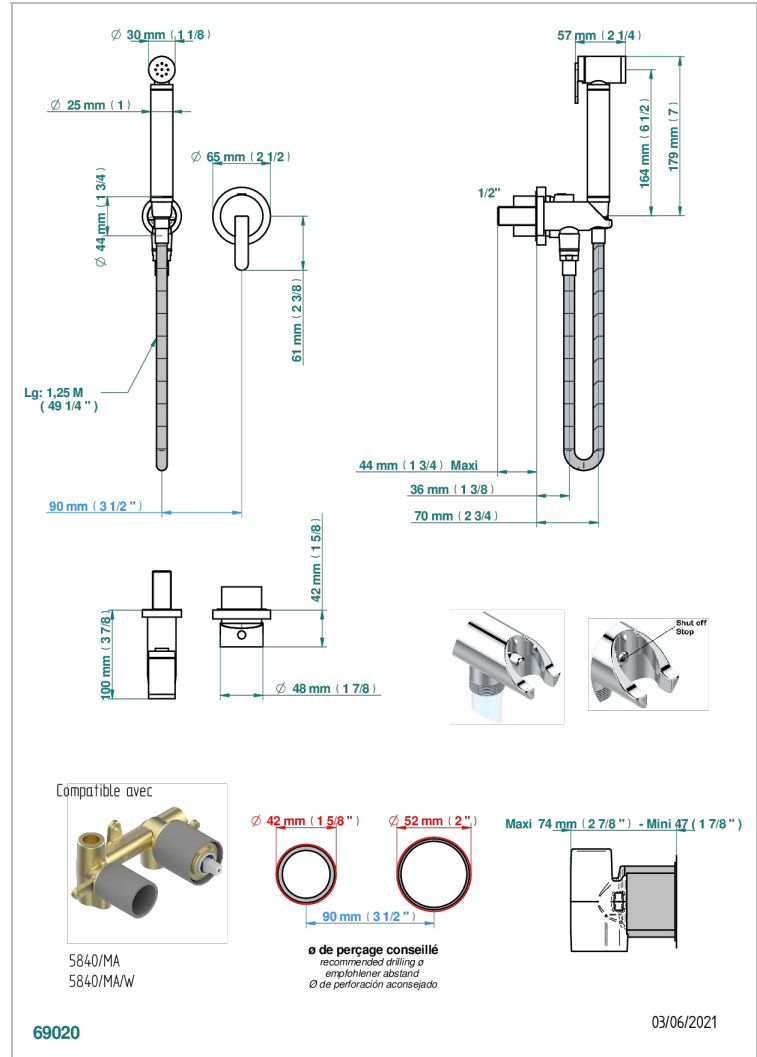

# METAMORPHOSE

G6A-5840/MBG

THG  
PARIS

Trim only for WC douche including: trigger spray, wall mounted single lever mixer, reinforced hose (49 1/4"), wall outlet with integrated elbow with safety stopper

## CHARACTERISTIC

- ACS : 19ACCLY412

## RELATED SKU'S

- Ref. G00-5840/MAUS Rough parts for concealed wall-mounted mixer with 1/2" outlet