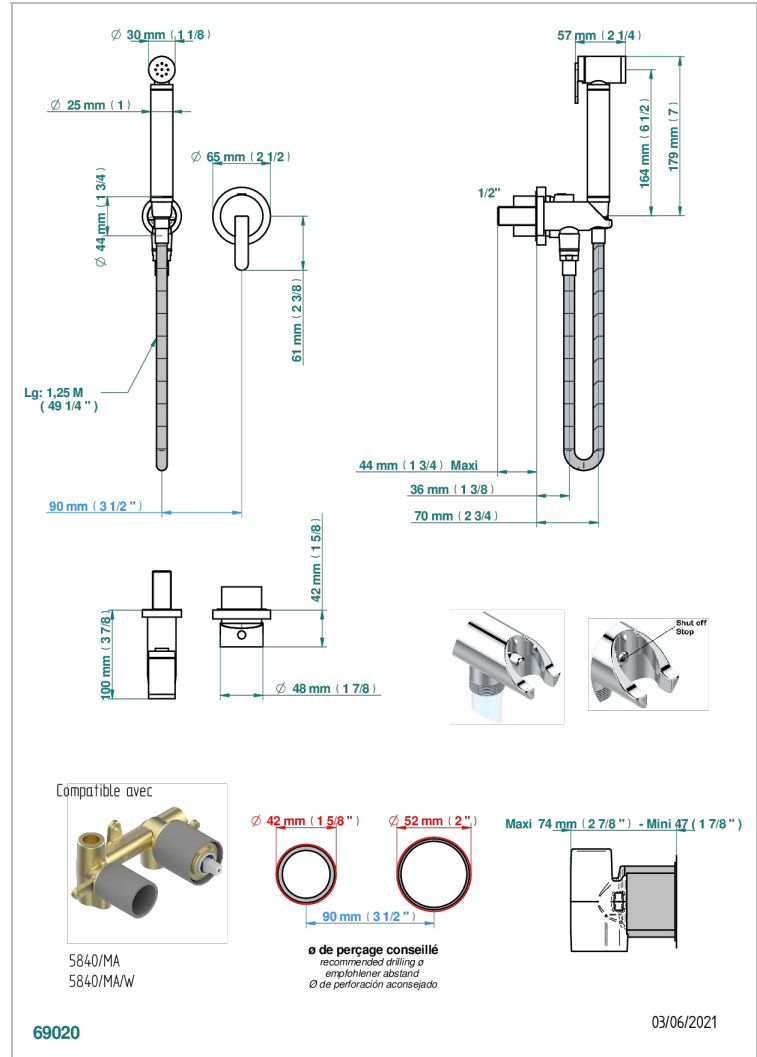

METAMORPHOSE

G6A-5840/MBG

THG
PARIS

Trim only for WC douche including: trigger spray, wall mounted single lever mixer, reinforced hose (1.25m), wall outlet with integrated elbow with safety stopper

CHARACTERISTIC

- ACS : 19ACCLY412

STANDARDS

RELATED SKU'S

- Ref. G00-5840/MA Rough parts for concealed wall-mounted mixer with 1/2" outlet

AVAILABLE FINITIONS

Antique nickel - H28
Black ceram - D30
Blush PVD - H62
Brass color PVD - H49
Brown bronze color PVD - F33
Gold color PVD - H52

TECHNICAL SPECS

- Recommandé : 3 bars (max. 5 bars) - Advised : 43,5 psi (max. 72 psi)
- 9,5 l/min à 3 bars (2.5 gpm at 43.5 psi)