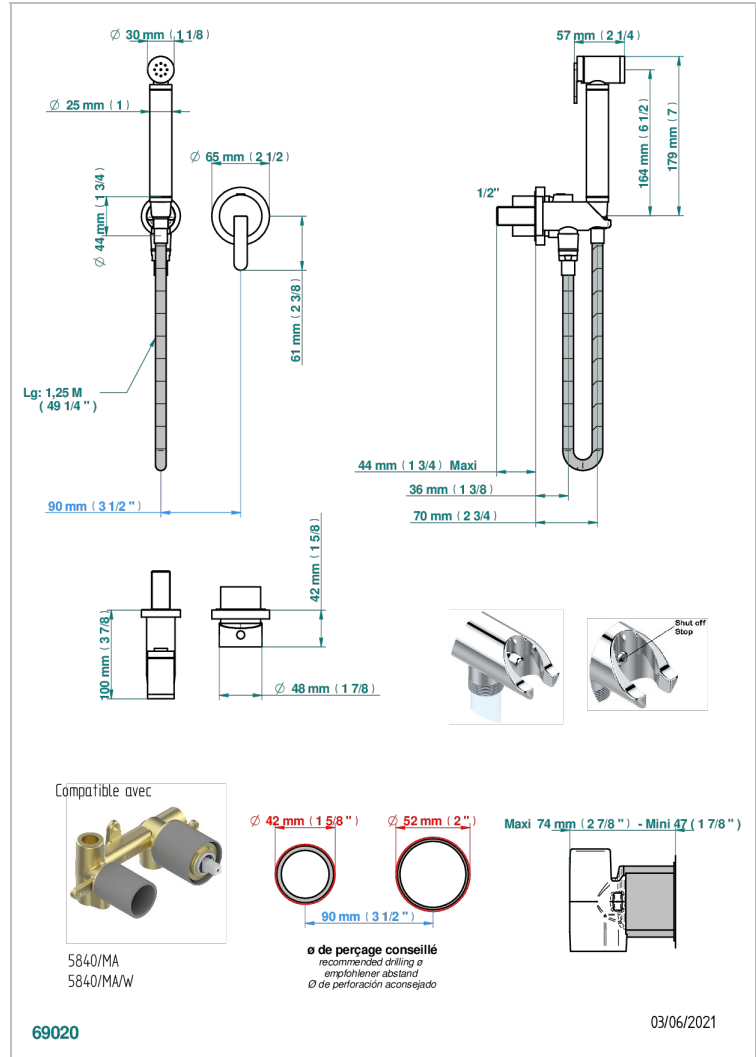

METAMORPHOSE

G6A-5840/MBG

THG
PARIS

Trim only for WC douche including: trigger spray, wall mounted single lever mixer, reinforced hose (1.25m), wall outlet with integrated elbow with safety stopper

EIGENSCHAFTEN

- ACS : 19ACCLY412

ZERTIFIZIERUNGEN

ÄHNLICHE PRODUKTE

- Ref. G00-5840/MA Up-teil für up-mischer, 1/2"

VERFÜGBARE OBERFLÄCHEN

Altnickel - H28
Blassgold - F30
Blassgold matt unlackiert - F31
Bronze hell - D01
Chrom - A02
Chrom matt - C02

Pvd graphite matt - H65
Pvd messing - H49
Pvd messing matt - H50
Pvd nickel - H55
Pvd nickel matt - H56
Pvd umber - H66

Pvd umber matt - H67
Silbernichel - B01

TECHNISCHE DATEN

- Recommandé : 3 bars (max. 5 bars) - Advised : 43,5 psi (max. 72 psi)
- 9,5 l/min à 3 bars (2.5 gpm at 43.5 psi)