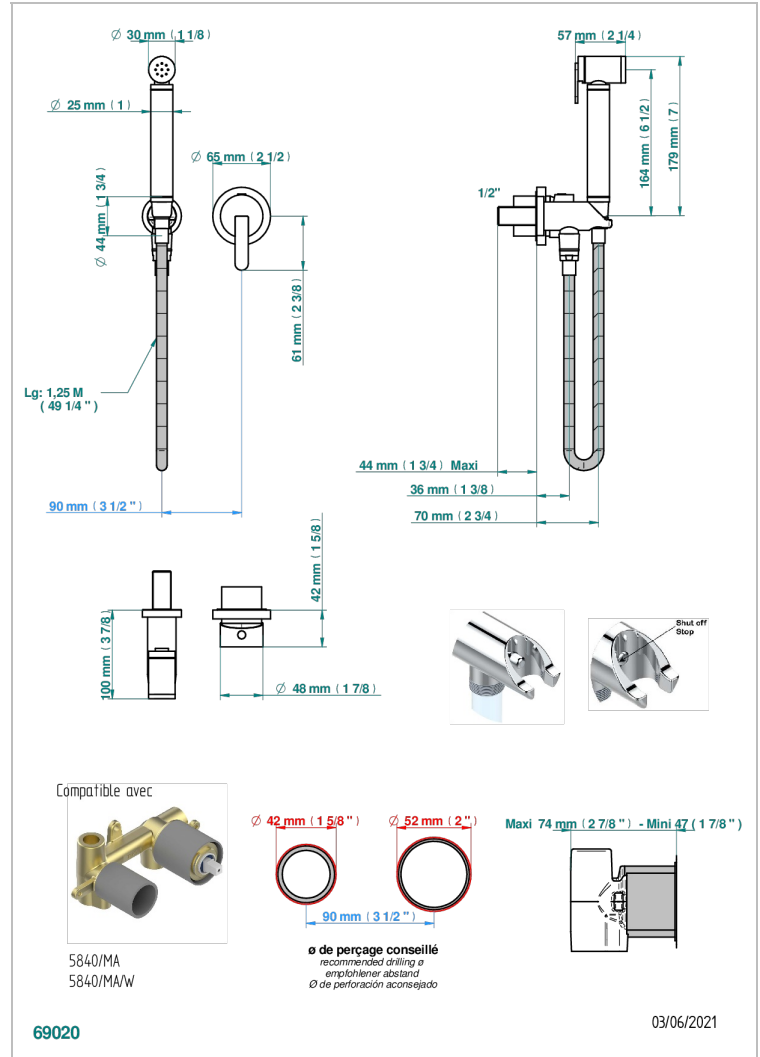

METAMORPHOSE

G6A-5840/MBG

THG
PARIS

Trim only for WC douche including: trigger spray, wall mounted single lever mixer, reinforced hose (1.25m), wall outlet with integrated elbow with safety stopper

CHARACTERISTIC

- ACS : 19ACCLY412

STANDARDS

RELATED SKU'S

- Ref. G00-5840/MA Rough parts for concealed wall-mounted mixer with 1/2" outlet

AVAILABLE FINITIONS

Antique nickel - H28
Black ceram - D30
Blush PVD - H62
Brass color PVD - H49
Brown bronze color PVD - F33
Gold color PVD - H52

TECHNICAL SPECS

- Recommandé : 3 bars (max. 5 bars) - Advised : 43,5 psi (max. 72 psi)
- 9,5 l/min à 3 bars (2.5 gpm at 43.5 psi)