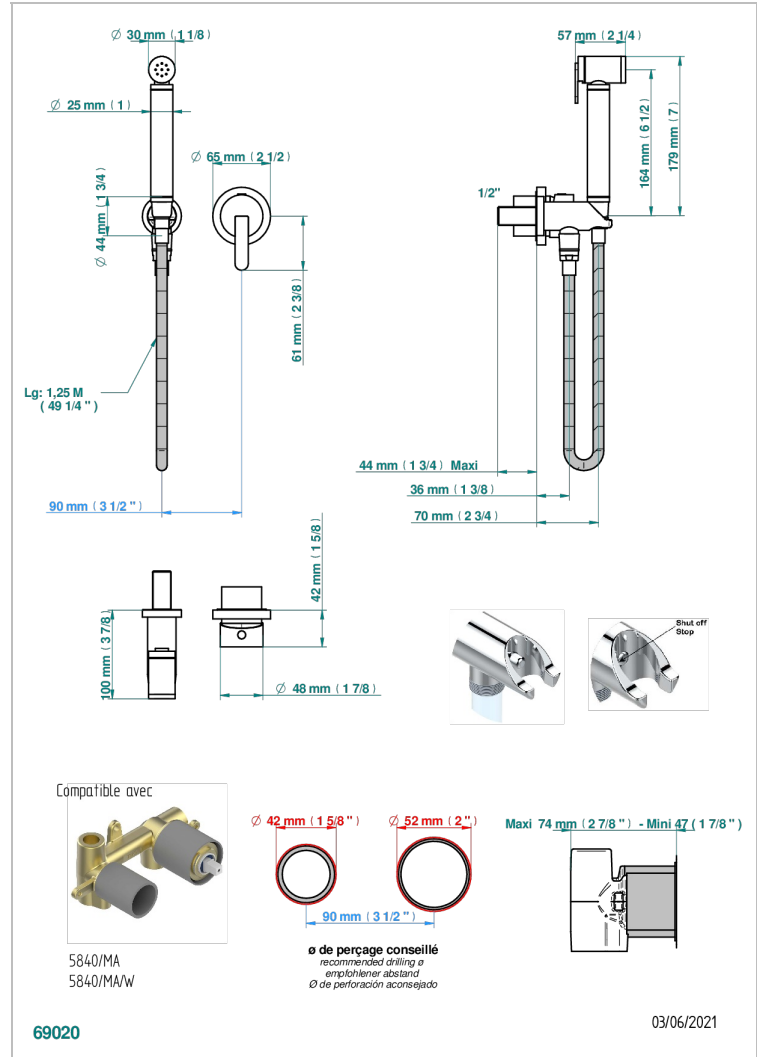

METAMORPHOSE

G6A-5840/MBG

THG
PARIS

Trim only for WC douche including: trigger spray, wall mounted single lever mixer, reinforced hose (1.25m), wall outlet with integrated elbow with safety stopper

EIGENSCHAFTEN

- ACS : 19ACCLY412

ZERTIFIZIERUNGEN

ÄHNLICHE PRODUKTE

- Ref. G00-5840/MA Up-teil für up-mischer, 1/2"

VERFÜGBARE OBERFLÄCHEN

Altnickel - H28
Blassgold - F30
Blassgold matt unlackiert - F31
Bronze hell - D01
Chrom - A02
Chrom matt - C02

Pvd graphite matt - H65
Pvd messing - H49
Pvd messing matt - H50
Pvd nickel - H55
Pvd nickel matt - H56
Pvd umber - H66

Pvd umber matt - H67
Silbernichel - B01

TECHNISCHE DATEN

- Recommandé : 3 bars (max. 5 bars) - Advised : 43,5 psi (max. 72 psi)
- 9,5 l/min à 3 bars (2.5 gpm at 43.5 psi)