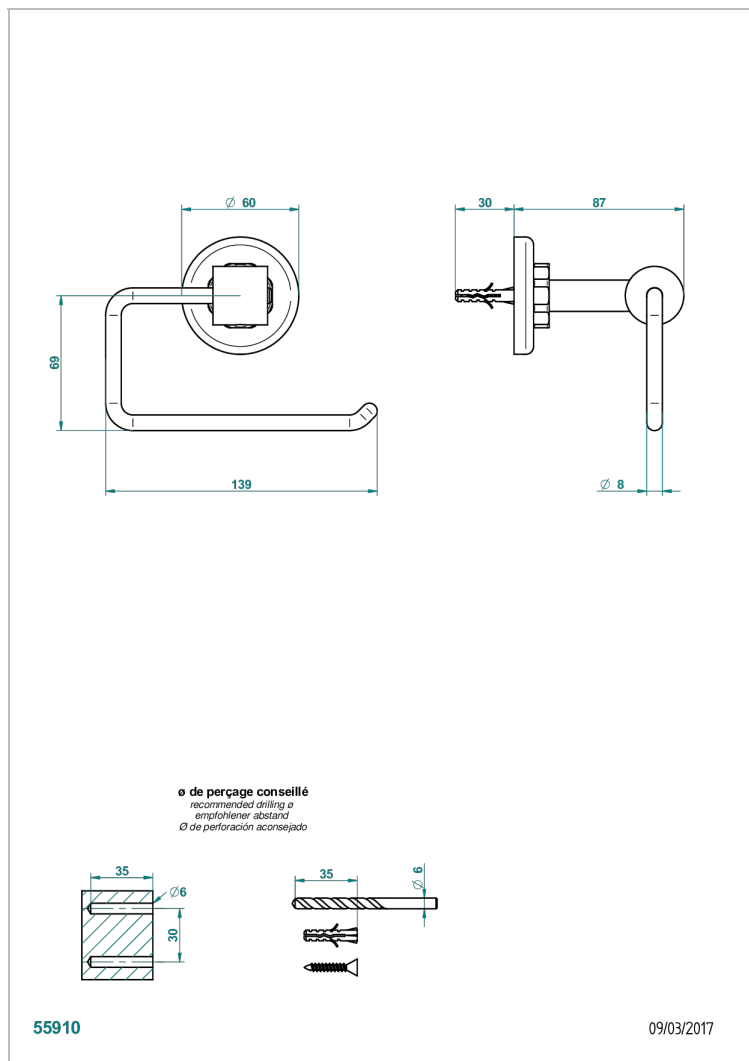

# CLUB SAINT-GERMAIN WITH LEVER HANDLES

G7J-538A

Toilet paper holder, single mount without cover

## CHARACTERISTIC

- Club Saint-Germain with lever handles
- Toilet paper holder, single mount without cover