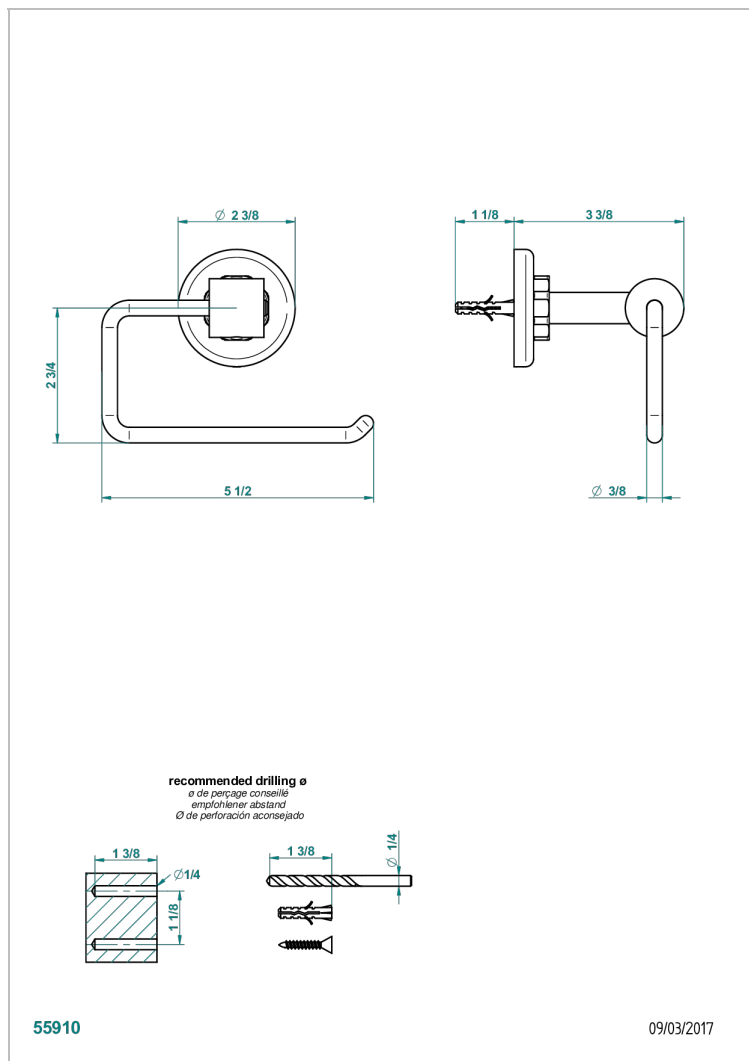

CLUB SAINT-GERMAIN WITH LEVER HANDLES

G7J-538A

Toilet paper holder, single mount without cover

CHARACTERISTIC

- Club Saint-Germain with lever handles
- Toilet paper holder, single mount without cover

AVAILABLE FINITIONS