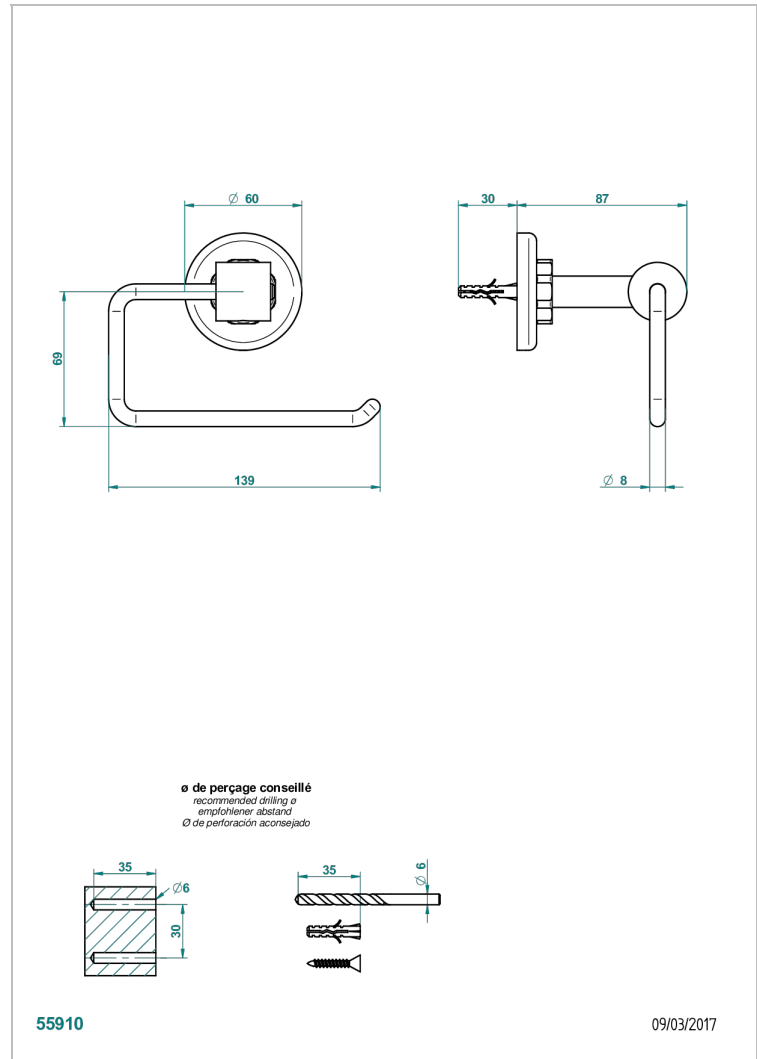

CLUB SAINT-GERMAIN

G7H-538A

Toilet paper holder, single mount without cover

THG[®]
PARIS

CHARACTERISTIC

- Club Saint-Germain
- Toilet paper holder, single mount without cover

AVAILABLE FINITIONS

Black ceram - D30
Blush PVD - H62
Brass color PVD - H49
Brown bronze color PVD - F33
Chrome polished - A02
Chrome polished / gold polished - G02