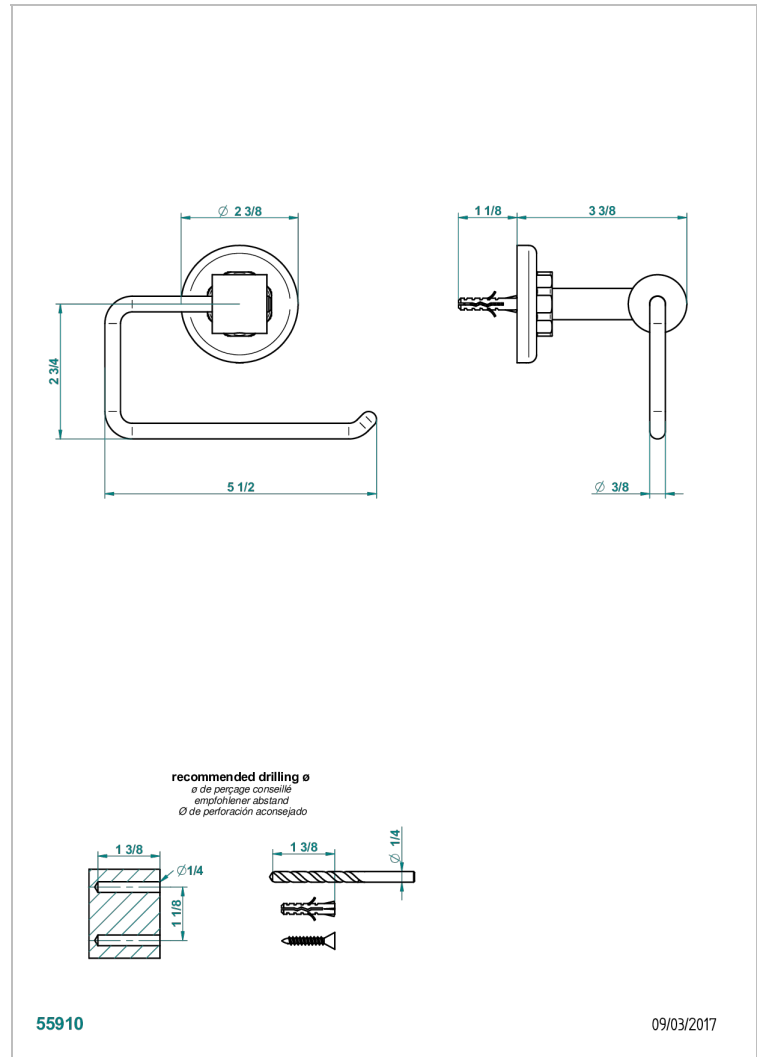

CLUB SAINT-GERMAIN

G7H-538A

Toilet paper holder, single mount without cover

THG[®]
PARIS

CHARACTERISTIC

- Club Saint-Germain
- Toilet paper holder, single mount without cover

AVAILABLE FINITIONS

Black ceram - D30
Blush PVD - H62
Brass color PVD - H49
Brown bronze color PVD - F33
Chrome polished - A02
Chrome polished / gold polished - G02